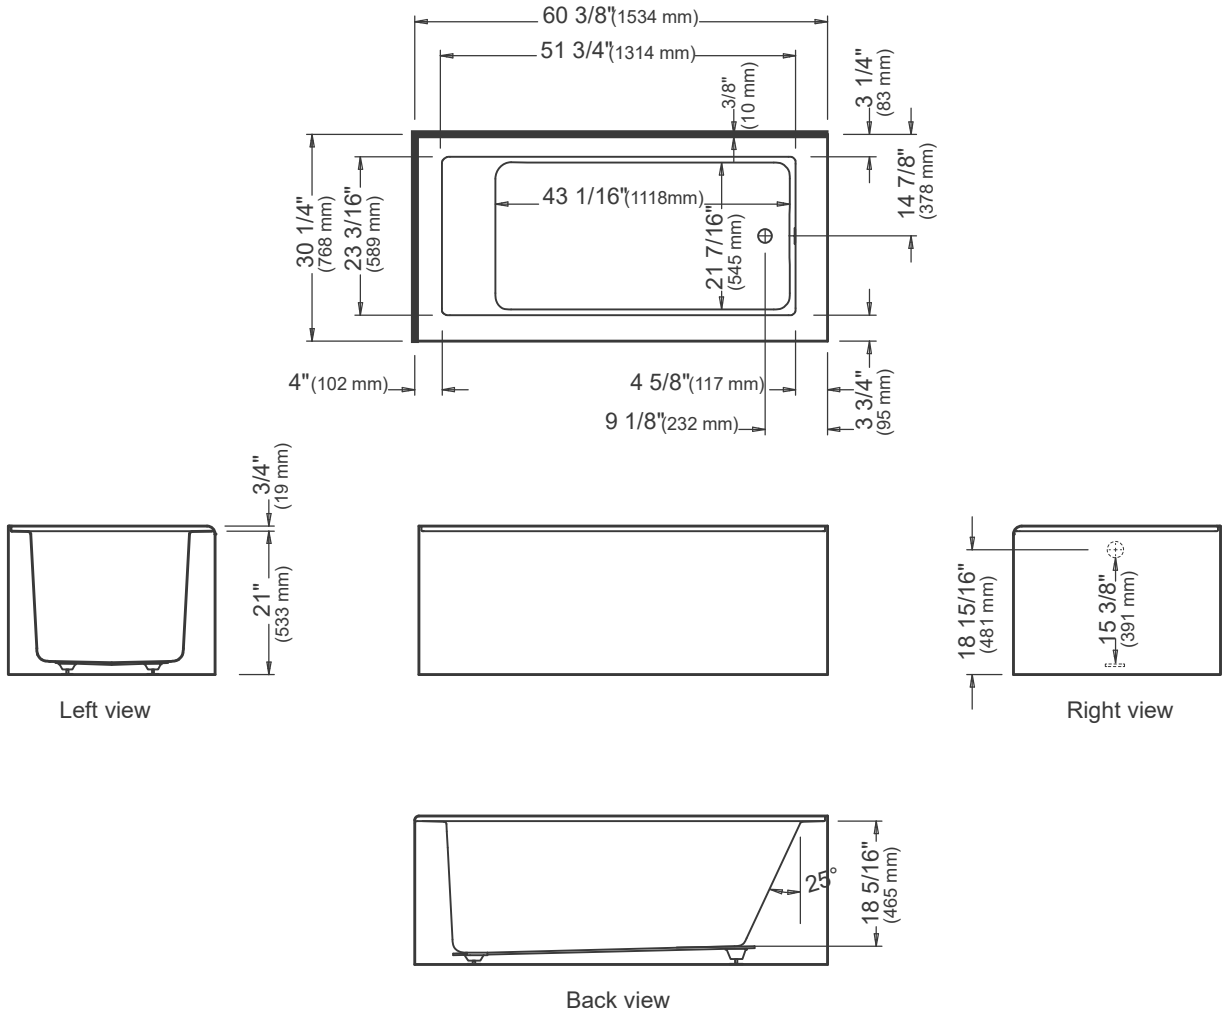

Flory de colt 7760R2L

Bathtub

*A bathtub fitted with back jets can cause the pump to protrude by approximately 3" from the overall dimension.

**All dimensions are approximate and subject to change without notice. Please refer to the installation guide before beginning the installation.