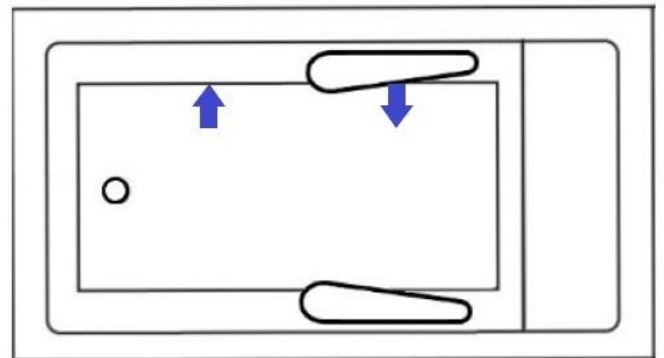

Labella 6030 Alcove

60" x 30" x 22/23"

Acrylic Tub

DRAINS & OVERFLOW

- Overflow Integral Slot in Acrylic- No Trim
- Polished Chrome or Brushed Nickel
- (Optional: White, Biscuit, Black, Polished Nickel or Oil Rubbed Bronze)

SYSTEM TUB FEATURES

- Quiet Anti-Vibration Pump Pad
- Hydro Cleanse

Motor Location Access X from Skirt

(X #1 Right Drain | X# 2 Left Drain)

Access O from Behind Backrest

Motor Location Options

Specifications and features are subject to change without notice and are +/- .25". All final measurements should be taken on site from the bathtub.

JET LEGEND

- Back Jets
- Ultra Flow Jets
- 7 Port Jets
- 2 Jet Neck Pillow
- ↑ Inlet/Outlet
- Air Jets
- ▭ Grab Bar

Heated Soaking

Micro Bubble

(1) 115v 20AMP GFCI Circuit

1 Motor Location

12 Jet Whirlpool
 (2) 115v 20AMP GFCI Circuits
 1 Motor Location