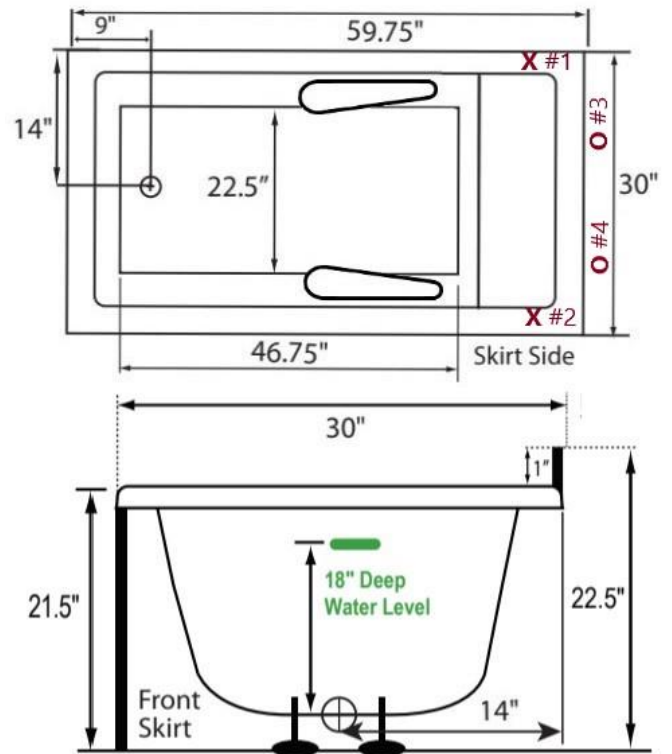

Labella 6030 Alcove

60" x 30" x 22/23"

Acrylic Tub

DRAINS & OVERFLOW

- Overflow Integral Slot in Acrylic- No Trim
- Polished Chrome or Brushed Nickel
- (Optional: White, Biscuit, Black, Polished Nickel or Oil Rubbed Bronze)

SYSTEM TUB FEATURES

- Quiet Anti-Vibration Pump Pad
- Hydro Cleanse

Motor Location Access X from Skirt

(X #1 Right Drain | X# 2 Left Drain)

Access O from Behind Backrest

Motor Location Options

Specifications and features are subject to change without notice and are +/- .25". All final measurements should be taken on site from the bathtub.

JET LEGEND

- Back Jets
- Ultra Flow Jets
- 7 Port Jets
- 2 Jet Neck Pillow
- ↑ Inlet/Outlet
- Air Jets
- ▭ Grab Bar

Heated Soaking

Micro Bubble

(1) 115v 20AMP GFCI Circuit

1 Motor Location

12 Jet Whirlpool
 (2) 115v 20AMP GFCI Circuits
 1 Motor Location