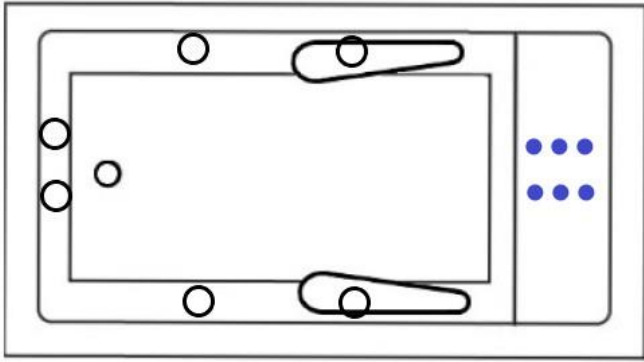

SYSTEM TUB FEATURES

- Quiet Anti-Vibration Pump Pad
- Hydro Cleanse

Motor Location Access X from Skirt

(X #1 Right Drain | X# 2 Left Drain)

Access O from Behind Backrest

Motor Location Options

Specifications and features are subject to change without notice and are +/- .25". All final measurements should be taken on site from the bathtub.

JET LEGEND

- Back Jets
- Ultra Flow Jets
- 7 Port Jets
- 2 Jet Neck Pillow
- ↑ Inlet/Outlet
- Air Jets
- ▭ Grab Bar

Heated Soaking

Micro Bubble

(1) 115v 20AMP GFCI Circuit

1 Motor Location

12 Jet Whirlpool
 (2) 115v 20AMP GFCI Circuits
 1 Motor Location

30 Jet Combination
 (3) 115v 20AMP GFCI Circuits
 2 Motor Locations

18 Jet Air Tub
 (1) 115v 20AMP GFCI Circuit
 1 Motor Location

Jet & accessory locations are for demonstrative purposes only, not shown in the exact location.