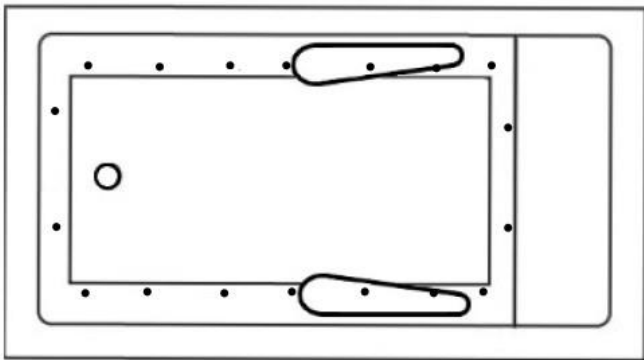

SYSTEM TUB FEATURES

- Quiet Anti-Vibration Pump Pad
- Hydro Cleanse

Motor Location Access X from Skirt

(X #1 Right Drain | X# 2 Left Drain)

Access O from Behind Backrest

Motor Location Options

Specifications and features are subject to change without notice and are +/- .25". All final measurements should be taken on site from the bathtub.

JET LEGEND

- Back Jets
- Ultra Flow Jets
- 7 Port Jets
- 2 Jet Neck Pillow
- ↑ Inlet/Outlet
- Air Jets
- ▭ Grab Bar

Heated Soaking

Micro Bubble

(1) 115v 20AMP GFCI Circuit

1 Motor Location

12 Jet Whirlpool
 (2) 115v 20AMP GFCI Circuits
 1 Motor Location

30 Jet Combination
 (3) 115v 20AMP GFCI Circuits
 2 Motor Locations

18 Jet Air Tub
 (1) 115v 20AMP GFCI Circuit
 1 Motor Location

Jet & accessory locations are for demonstrative purposes only, not shown in the exact location.