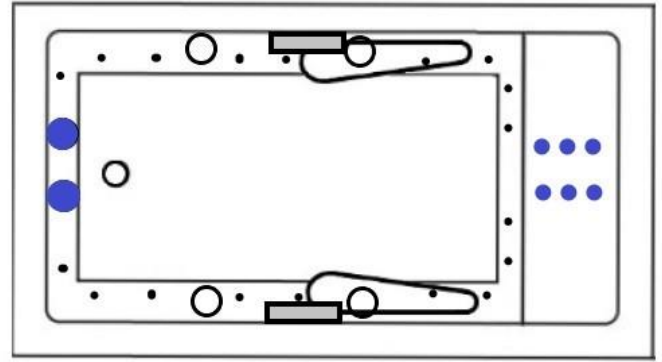

SYSTEM TUB FEATURES

- Quiet Anti-Vibration Pump Pad
- Hydro Cleanse

Motor Location Access X from Skirt

(X #1 Right Drain | X# 2 Left Drain)

Access O from Behind Backrest

Motor Location Options

Specifications and features are subject to change without notice and are +/- .25". All final measurements should be taken on site from the bathtub.

JET LEGEND

- Back Jets
- Ultra Flow Jets
- 7 Port Jets
- 2 Jet Neck Pillow
- ↑ Inlet/Outlet
- Air Jets
- ▭ Grab Bar

Heated Soaking

Micro Bubble

(1) 115v 20AMP GFCI Circuit

1 Motor Location

12 Jet Whirlpool
 (2) 115v 20AMP GFCI Circuits
 1 Motor Location

30 Jet Combination
 (3) 115v 20AMP GFCI Circuits
 2 Motor Locations

18 Jet Air Tub
 (1) 115v 20AMP GFCI Circuit
 1 Motor Location

Jet & accessory locations are for demonstrative purposes only, not shown in the exact location.