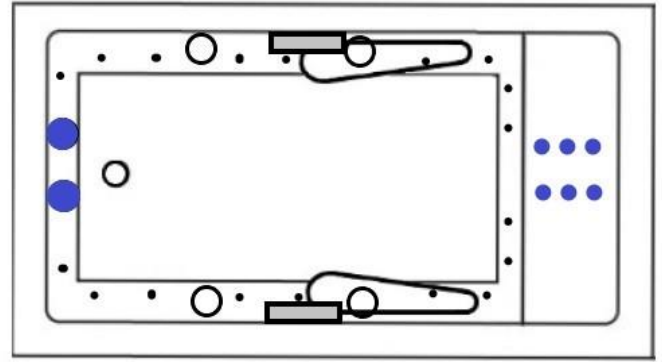

SYSTEM TUB FEATURES

- Quiet Anti-Vibration Pump Pad
- Hydro Cleanse

Motor Location Access X from Skirt
(X #1 Right Drain | X# 2 Left Drain)
Access O from Behind Backrest

Motor Location Options

Specifications and features are subject to change without notice and are +/- .25". All final measurements should be taken on site from the bathtub.

JET LEGEND

- Back Jets
- Ultra Flow Jets
- 7 Port Jets
- 2 Jet Neck Pillow
- ↑ Inlet/Outlet
- Air Jets
- Grab Bar

Heated Soaking

Micro Bubble

(1) 115v 20AMP GFCI Circuit

1 Motor Location

12 Jet Whirlpool
 (2) 115v 20AMP GFCI Circuits
 1 Motor Location

30 Jet Combination
 (3) 115v 20AMP GFCI Circuits
 2 Motor Locations

18 Jet Air Tub
 (1) 115v 20AMP GFCI Circuit
 1 Motor Location

Jet & accessory locations are for demonstrative purposes only, not shown in the exact location.