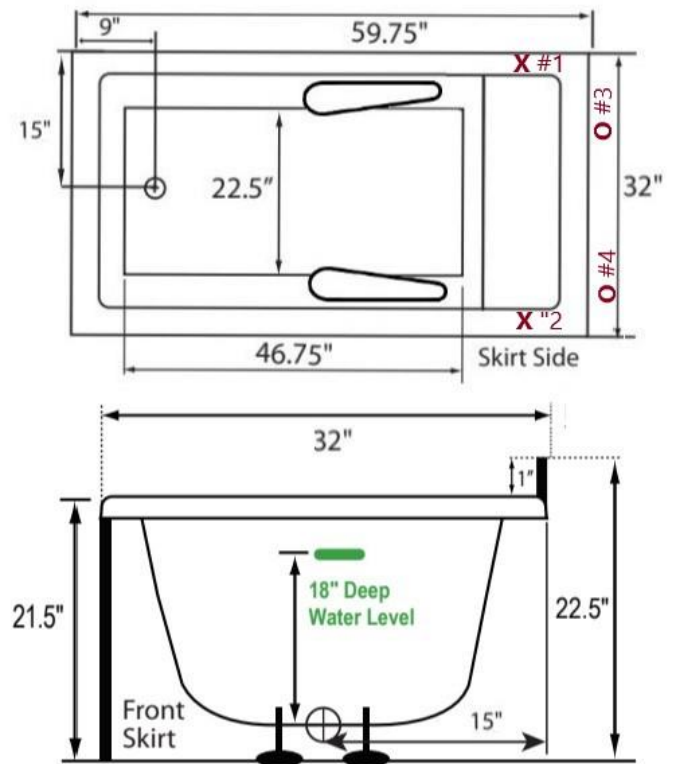

Labella 6032 Alcove

60" x 32" x 22/23"

Acrylic Tub

DRAINS & OVERFLOW

- Overflow Integral Slot in Acrylic- No Trim
- Polished Chrome or Brushed Nickel
- (Optional: White, Biscuit, Black, Polished Nickel or Oil Rubbed Bronze)

SYSTEM TUB FEATURES

- Quiet Anti-Vibration Pump Pad
- Hydro Cleanse

Motor Location Access X from Skirt
(X #1 Right Drain | X# 2 Left Drain)
Access O from Behind Backrest

Motor Location Options

Specifications and features are subject to change without notice and are +/- .25". All final measurements should be taken on site from the bathtub.