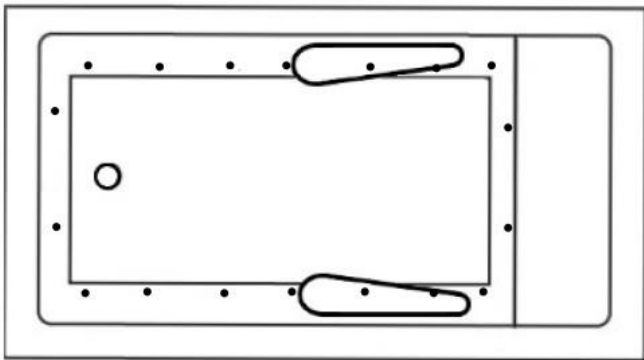

SYSTEM TUB FEATURES

- Quiet Anti-Vibration Pump Pad
- Hydro Cleanse

Motor Location Access X from Skirt
(X #1 Right Drain | X# 2 Left Drain)
Access O from Behind Backrest

Motor Location Options

Specifications and features are subject to change without notice and are +/- .25". All final measurements should be taken on site from the bathtub.

JET LEGEND

- Back Jets
- Ultra Flow Jets
- 7 Port Jets
- 2 Jet Neck Pillow
- ↑ Inlet/Outlet
- Air Jets
- Grab Bar

Heated Soaking

Micro Bubble

(1) 115v 20AMP GFCI Circuit

1 Motor Location

12 Jet Whirlpool
 (2) 115v 20AMP GFCI Circuits
 1 Motor Location

30 Jet Combination
 (3) 115v 20AMP GFCI Circuits
 2 Motor Locations

18 Jet Air Tub
 (1) 115v 20AMP GFCI Circuit
 1 Motor Location

Jet & accessory locations are for demonstrative purposes only, not shown in the exact location.