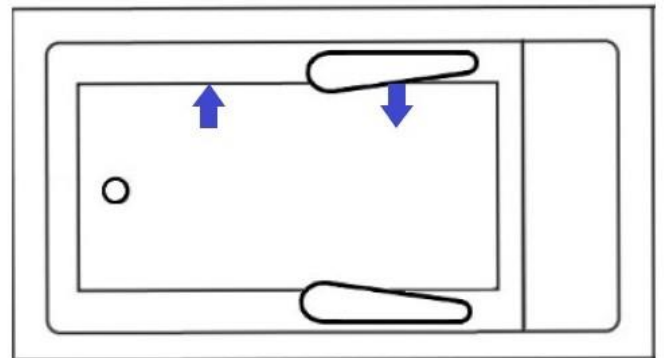

Labella 6032 Alcove

60" x 32" x 22/23"

Acrylic Tub

DRAINS & OVERFLOW

- Overflow Integral Slot in Acrylic- No Trim
- Polished Chrome or Brushed Nickel
- (Optional: White, Biscuit, Black, Polished Nickel or Oil Rubbed Bronze)

SYSTEM TUB FEATURES

- Quiet Anti-Vibration Pump Pad
- Hydro Cleanse

Motor Location Access X from Skirt
(X #1 Right Drain | X# 2 Left Drain)
Access O from Behind Backrest

Motor Location Options

Specifications and features are subject to change without notice and are +/- .25". All final measurements should be taken on site from the bathtub.

JET LEGEND

- Back Jets
- Ultra Flow Jets
- 7 Port Jets
- 2 Jet Neck Pillow
- ↑ Inlet/Outlet
- Air Jets
- Grab Bar

Heated Soaking

Micro Bubble

(1) 115v 20AMP GFCI Circuit

1 Motor Location

12 Jet Whirlpool
 (2) 115v 20AMP GFCI Circuits
 1 Motor Location