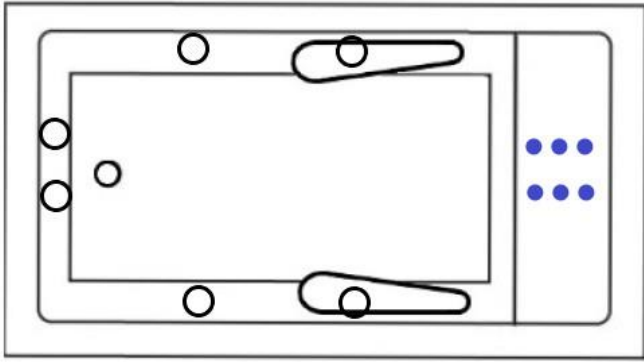

SYSTEM TUB FEATURES

- Quiet Anti-Vibration Pump Pad
- Hydro Cleanse

Motor Location Access X from Skirt
(X #1 Right Drain | X# 2 Left Drain)
Access O from Behind Backrest

Motor Location Options

Specifications and features are subject to change without notice and are +/- .25". All final measurements should be taken on site from the bathtub.

JET LEGEND

- Back Jets
- Ultra Flow Jets
- 7 Port Jets
- 2 Jet Neck Pillow
- ↑ Inlet/Outlet
- Air Jets
- Grab Bar

Heated Soaking

Micro Bubble

(1) 115v 20AMP GFCI Circuit

1 Motor Location

12 Jet Whirlpool
 (2) 115v 20AMP GFCI Circuits
 1 Motor Location

30 Jet Combination
 (3) 115v 20AMP GFCI Circuits
 2 Motor Locations

18 Jet Air Tub
 (1) 115v 20AMP GFCI Circuit
 1 Motor Location

Jet & accessory locations are for demonstrative purposes only, not shown in the exact location.