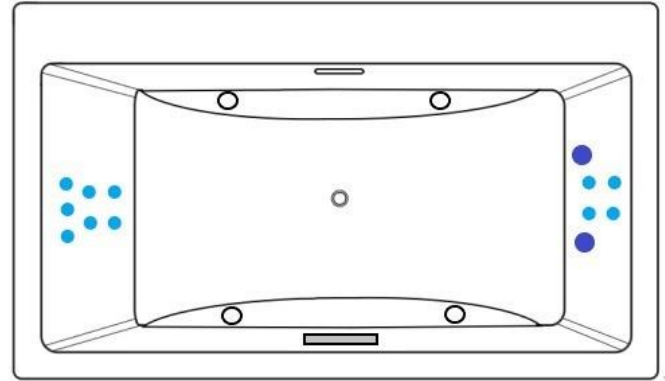

17 Jet Whirlpool

(3) 115v 20AMP GFCI Circuits

2 Motor Locations