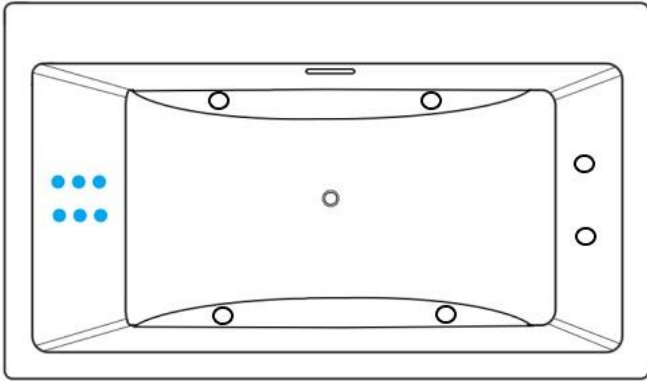

JET LEGEND

- Back Jets
- Ultra Flow Jets
- 7 Port Jets
- 2 Jet Neck Pillow
- ↑ Inlet/Outlet
- Air Jets
- ▭ Grab Bar

Heated Soaking

Micro Bubble

(1) 115v 20AMP GFCI Circuit

1 Motor Location

12 Jet Whirlpool

(2) 115v 20AMP GFCI Circuits