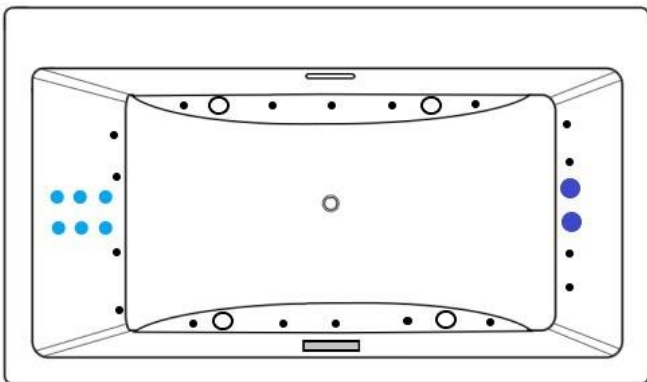

30 Jet Combination

(3) 115v 20AMP GFCI Circuits

2 Motor Locations