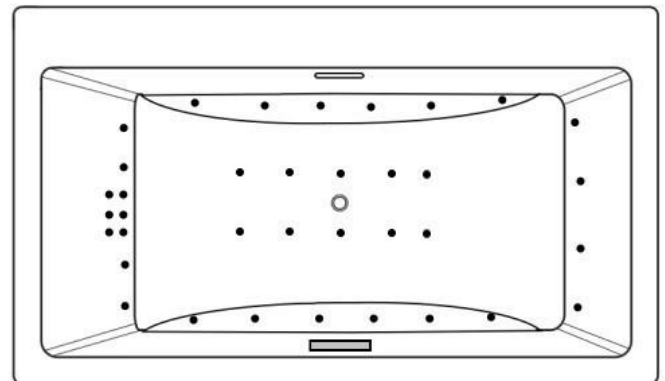

34 Jet Air Tub

(2) 115v 20AMP GFCI Circuits

2 Motor Locations