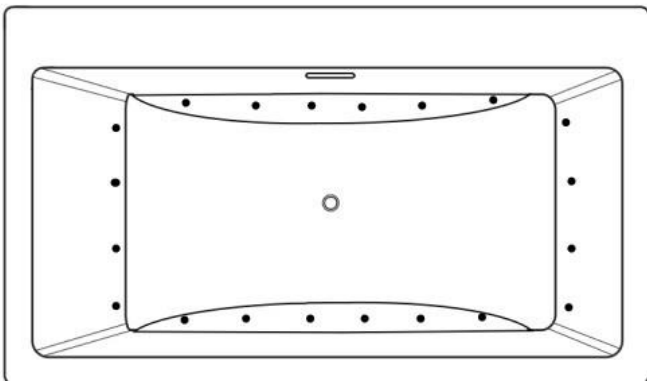

18 Jet Air Tub

(1) 115v 20AMP GFCI Circuit

1 Motor Location