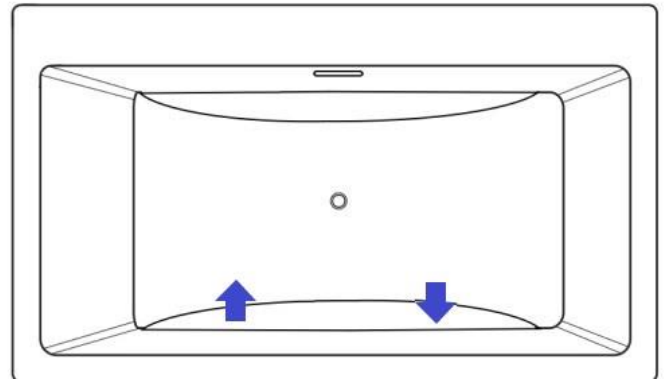

Resse 6636 Drop-in | Undermount

67" x 36" x 24"

Acrylic Tub

DRAINS & OVERFLOW

- Overflow Integral Slot in Acrylic- No Trim
- Polished Chrome or Brushed Nickel
- (Optional: White, Biscuit, Black, Polished Nickel or Oil Rubbed Bronze)

SYSTEM TUB FEATURES

- Quiet Anti-Vibration Pump Pad
- Hydro Cleanse

Motor Location Options

Specifications and features are subject to change without notice and are +/- .25". All final measurements should be taken on site from the bathtub.

JET LEGEND

- Back Jets
- Ultra Flow Jets
- 7 Port Jets
- 2 Jet Neck Pillow
- ↑ Inlet/Outlet
- Air Jets
- ▭ Grab Bar

Heated Soaking

Micro Bubble

(1) 115v 20AMP GFCI Circuit

1 Motor Location

12 Jet Whirlpool

(2) 115v 20AMP GFCI Circuits