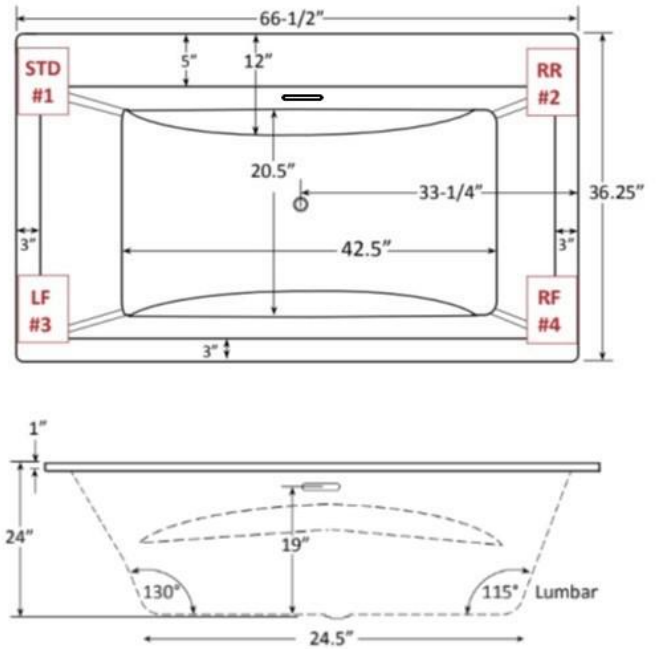

Resse 6636 Drop-in | Undermount

67" x 36" x 24"

Acrylic Tub

DRAINS & OVERFLOW

- Overflow Integral Slot in Acrylic- No Trim
- Polished Chrome or Brushed Nickel
- (Optional: White, Biscuit, Black, Polished Nickel or Oil Rubbed Bronze)

SYSTEM TUB FEATURES

- Quiet Anti-Vibration Pump Pad
- Hydro Cleanse

Motor Location Options

Specifications and features are subject to change without notice and are +/- .25". All final measurements should be taken on site from the bathtub.