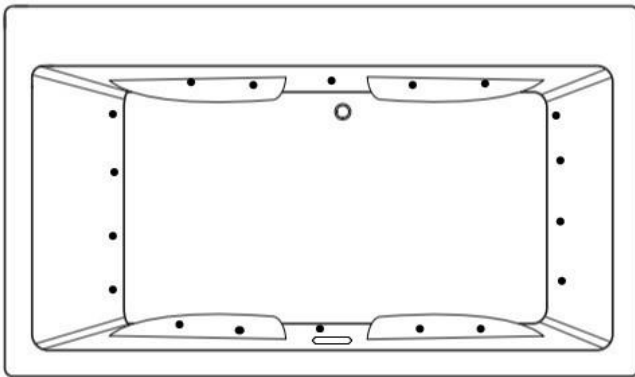

18 Jet Air Tub
(1) 115v 20AMP GFCI Circuit
1 Motor Location