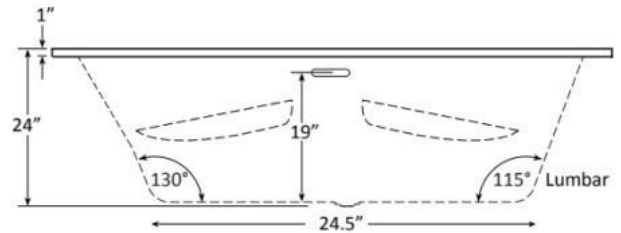

Resse 7236 Drop-in | Undermount

72" x 36" x 24"

Acrylic Tub

DRAINS & OVERFLOW

- Overflow Integral Slot in Acrylic- No Trim
- Polished Chrome or Brushed Nickel
- (Optional: White, Biscuit, Black, Polished Nickel or Oil Rubbed Bronze)

SYSTEM TUB FEATURES

- Quiet Anti-Vibration Pump Pad
- Hydro Cleanse

Motor Location Options

Specifications and features are subject to change without notice and are +/- .25". All final measurements should be taken on site from the bathtub.