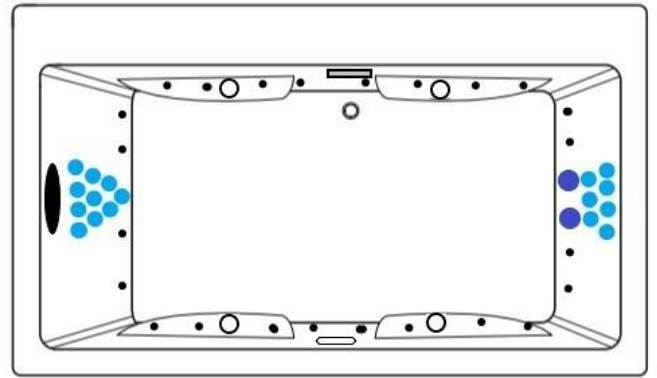

43 Jet Combination
(4) 115v 20AMP GFCI Circuits
3 Motor Locations

Jet & accessory locations are for demonstrative purposes only, not shown in the exact location.