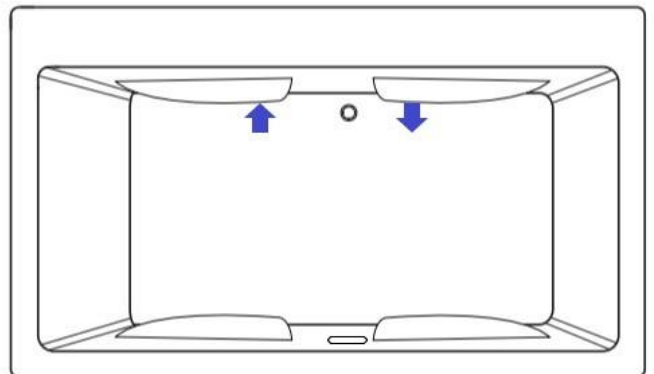

Resse 7236 Drop-in | Undermount

72" x 36" x 24"

Acrylic Tub

DRAINS & OVERFLOW

- Overflow Integral Slot in Acrylic- No Trim
- Polished Chrome or Brushed Nickel
- (Optional: White, Biscuit, Black, Polished Nickel or Oil Rubbed Bronze)

SYSTEM TUB FEATURES

- Quiet Anti-Vibration Pump Pad
- Hydro Cleanse

Motor Location Options

Specifications and features are subject to change without notice and are +/- .25". All final measurements should be taken on site from the bathtub.

JET LEGEND

- Back Jets
- Ultra Flow Jets
- 7 Port Jets
- 2 Jet Neck Pillow
- ↑ Inlet/Outlet
- Air Jets
- ▬ Grab Bar

Heated Soaking

Micro Bubble

(1) 115v 20AMP GFCI Circuit

1 Motor Location

12 Jet Whirlpool
 (2) 115v 20AMP GFCI Circuits
 1 Motor Location