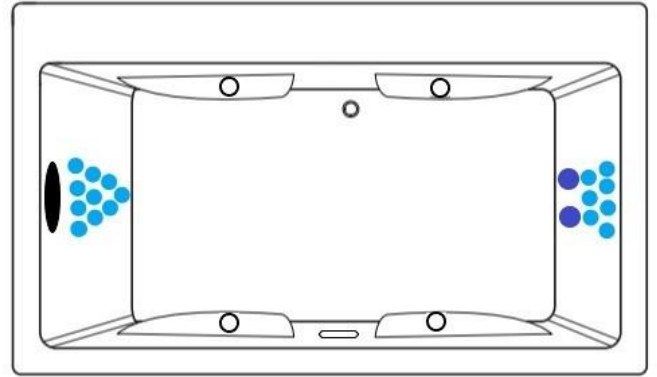

JET LEGEND

- Back Jets
- Ultra Flow Jets
- 7 Port Jets
- 2 Jet Neck Pillow
- ↑ Inlet/Outlet
- Air Jets
- ▬ Grab Bar

Heated Soaking

Micro Bubble

(1) 115v 20AMP GFCI Circuit

1 Motor Location

12 Jet Whirlpool
 (2) 115v 20AMP GFCI Circuits
 1 Motor Location