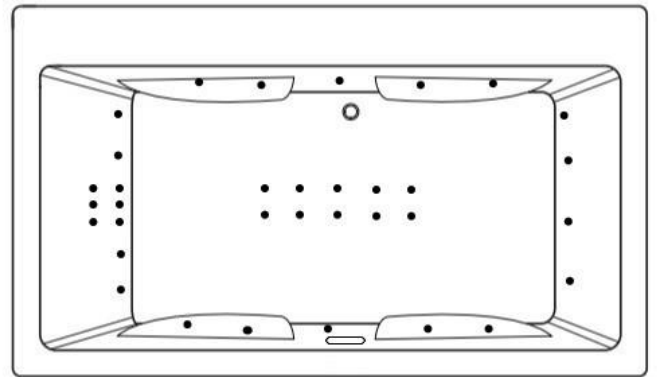

34 Jet Air Tub
(2) 115v 20AMP GFCI Circuits
2 Motor Locations