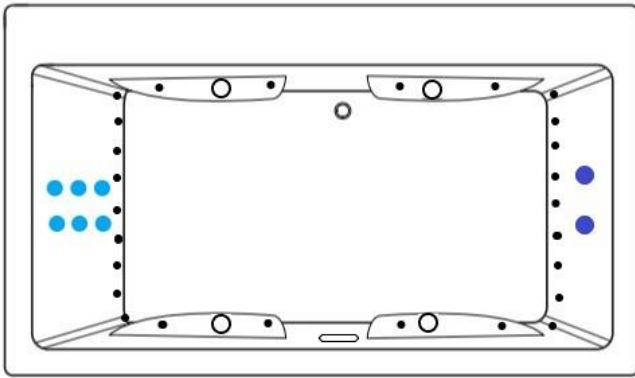

30 Jet Combination
(3) 115v 20AMP GFCI Circuits
2 Motor Locations