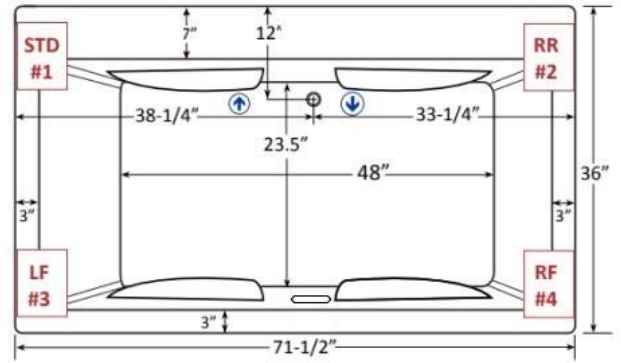

Resse 7236 Drop-in | Undermount

72" x 36" x 24"

Acrylic Tub

DRAINS & OVERFLOW

- Overflow Integral Slot in Acrylic- No Trim
- Polished Chrome or Brushed Nickel
- (Optional: White, Biscuit, Black, Polished Nickel or Oil Rubbed Bronze)

SYSTEM TUB FEATURES

- Quiet Anti-Vibration Pump Pad
- Hydro Cleanse

Motor Location Options

Specifications and features are subject to change without notice and are +/- .25". All final measurements should be taken on site from the bathtub.

JET LEGEND

- Back Jets
- Ultra Flow Jets
- 7 Port Jets
- 2 Jet Neck Pillow
- ↑ Inlet/Outlet
- Air Jets
- ▬ Grab Bar

Heated Soaking

Micro Bubble

(1) 115v 20AMP GFCI Circuit

1 Motor Location

12 Jet Whirlpool
 (2) 115v 20AMP GFCI Circuits
 1 Motor Location