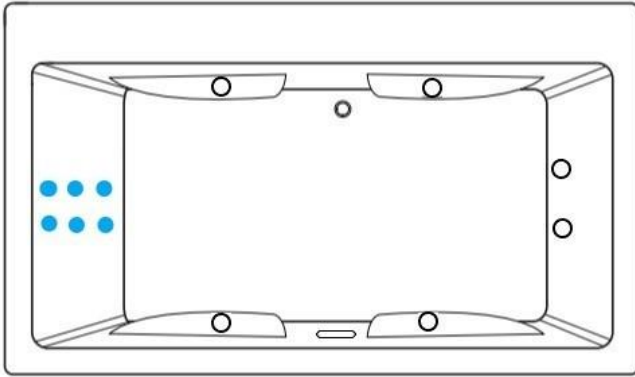

JET LEGEND

- Back Jets
- Ultra Flow Jets
- 7 Port Jets
- 2 Jet Neck Pillow
- ↑ Inlet/Outlet
- Air Jets
- ▬ Grab Bar

Heated Soaking

Micro Bubble

(1) 115v 20AMP GFCI Circuit

1 Motor Location

12 Jet Whirlpool
 (2) 115v 20AMP GFCI Circuits
 1 Motor Location