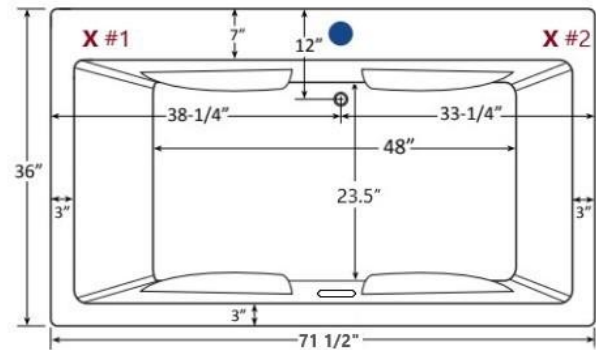

DECK MOUNT FAUCET OPTION

- Faucets not Included
- No Faucet Holes Drilled
- Access Panel Recommended (Option)

SYSTEM TUB FEATURES

- Quiet Anti-Vibration Pump Pad
- Hydro Cleanse
- Access Panel

Specifications and features are subject to change without notice and are +/- .25". All final measurements should be taken on site from the bathtub.

X Equipment Access Options

- Faucet Access (Optional)

ACCESS

3" or more space is required to access the equipment panel. Tub may also need to be shifted or disconnected in some situations. Access panel equipment design and location may vary based on model.