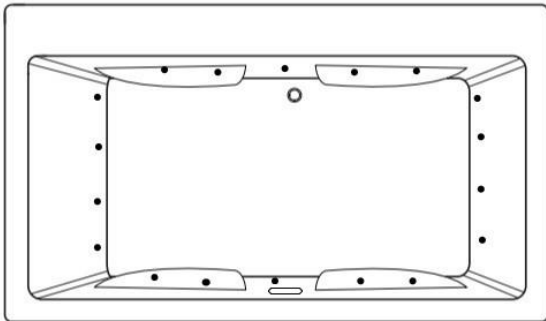

18 Jet Air Tub

(1) 115v 20AMP GFCI Circuit
1 Motor Access Location