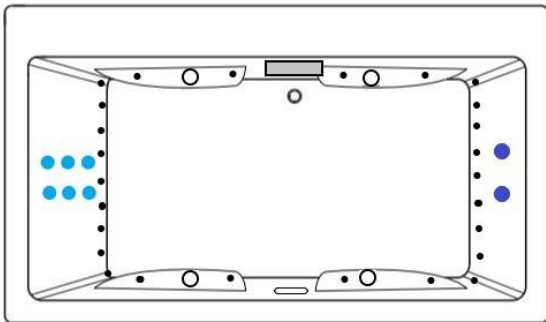

30 Jet Combination

(3) 115v 20AMP GFCI Circuits
2 Motor Access Locations