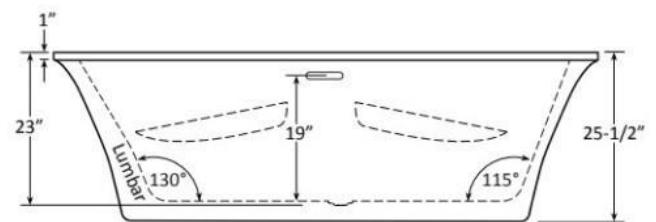

DECK MOUNT FAUCET OPTION

- Faucets not Included
- No Faucet Holes Drilled
- Access Panel Recommended (Option)

SYSTEM TUB FEATURES

- Quiet Anti-Vibration Pump Pad
- Hydro Cleanse
- Access Panel

Specifications and features are subject to change without notice and are +/- .25". All final measurements should be taken on site from the bathtub.

X Equipment Access Options

- Faucet Access (Optional)

ACCESS

3" or more space is required to access the equipment panel. Tub may also need to be shifted or disconnected in some situations. Access panel equipment design and location may vary based on model.