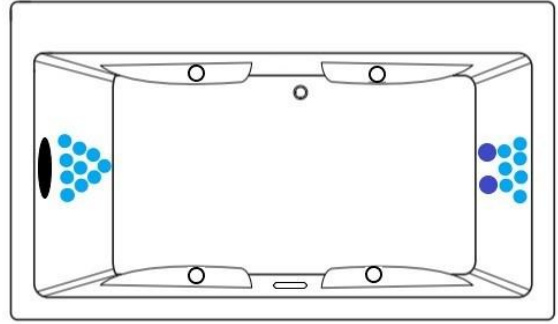

25 Jet Whirlpool

(3) 115v 20AMP GFCI Circuits
2 Motor Access Locations