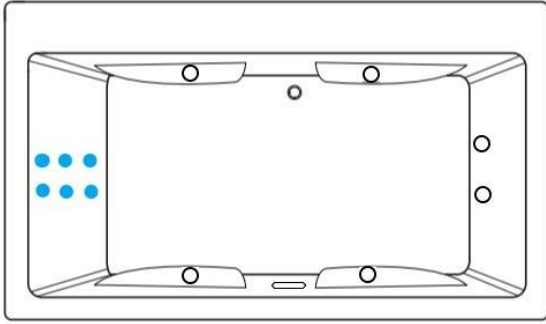

X Equipment Access Options

- Faucet Access (Optional)

ACCESS

3" or more space is required to access the equipment panel. Tub may also need to be shifted or disconnected in some situations. Access panel equipment design and location may vary based on model.

JET LEGEND

- Back Jets
- Ultra Flow Jets
- 7 Port Jets
- 2 Jet Neck Pillow
- ↑ Inlet/Outlet
- Air Jets
- ▬ Grab Bar

Heated Soaking

Micro Bubble

(1) 115v 20AMP GFCI Circuit

1 Motor Access Location

12 Jet Whirlpool