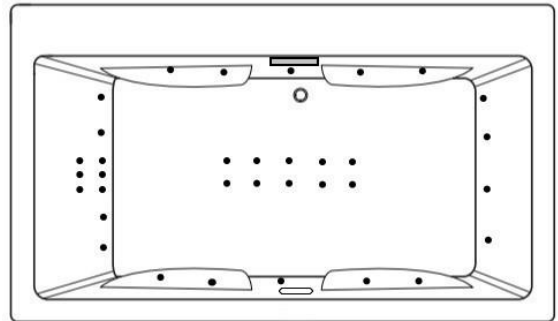

X Equipment Access Options

- Faucet Access (Optional)

ACCESS

3" or more space is required to access the equipment panel. Tub may also need to be shifted or disconnected in some situations. Access panel equipment design and location may vary based on model.

(2) 115v 20AMP GFCI Circuits
1 Motor Access Location

25 Jet Whirlpool

(3) 115v 20AMP GFCI Circuits
2 Motor Access Locations

18 Jet Air Tub

(1) 115v 20AMP GFCI Circuit
1 Motor Access Location

34 Jet Air Tub