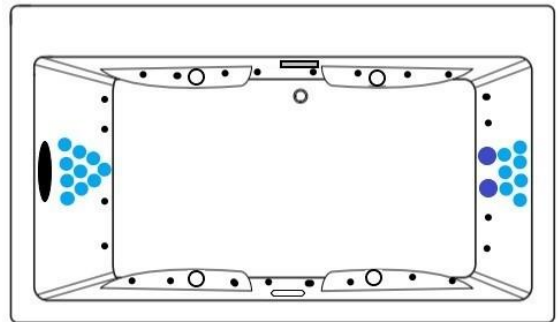

43 Jet Combination

(3) 115v 20AMP GFCI Circuits
2 Motor Access Locations

Jet & accessory locations are for demonstrative purposes only, not shown in the exact location.