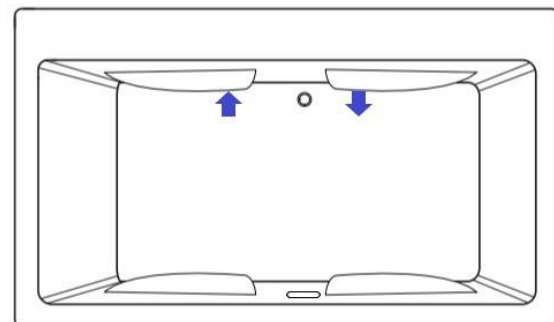

DECK MOUNT FAUCET OPTION

- Faucets not Included
- No Faucet Holes Drilled
- Access Panel Recommended (Option)

SYSTEM TUB FEATURES

- Quiet Anti-Vibration Pump Pad
- Hydro Cleanse
- Access Panel

Specifications and features are subject to change without notice and are +/- .25". All final measurements should be taken on site from the bathtub.

X Equipment Access Options

- Faucet Access (Optional)

ACCESS

3" or more space is required to access the equipment panel. Tub may also need to be shifted or disconnected in some situations. Access panel equipment design and location may vary based on model.

JET LEGEND

- Back Jets
- Ultra Flow Jets
- 7 Port Jets
- 2 Jet Neck Pillow
- ↑ Inlet/Outlet
- Air Jets
- ▬ Grab Bar

Heated Soaking

Micro Bubble

(1) 115v 20AMP GFCI Circuit

1 Motor Access Location

12 Jet Whirlpool