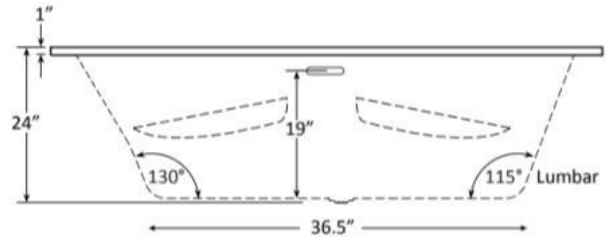

Resse 7248 Drop-in | Undermount

72" x 48" x 24"

Acrylic Tub

DRAINS & OVERFLOW

- Overflow Integral Slot in Acrylic- No Trim
- Polished Chrome or Brushed Nickel
- (Optional: White, Biscuit, Black, Polished Nickel or Oil Rubbed Bronze)

SYSTEM TUB FEATURES

- Quiet Anti-Vibration Pump Pad
- Hydro Cleanse

Motor Location Options

Specifications and features are subject to change without notice and are +/- .25". All final measurements should be taken on site from the bathtub.