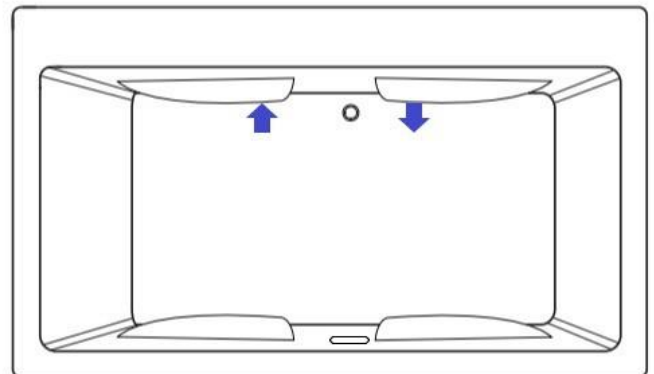

Resse 7248 Drop-in | Undermount

72" x 48" x 24"

Acrylic Tub

DRAINS & OVERFLOW

- Overflow Integral Slot in Acrylic- No Trim
- Polished Chrome or Brushed Nickel
- (Optional: White, Biscuit, Black, Polished Nickel or Oil Rubbed Bronze)

SYSTEM TUB FEATURES

- Quiet Anti-Vibration Pump Pad
- Hydro Cleanse

Motor Location Options

Specifications and features are subject to change without notice and are +/- .25". All final measurements should be taken on site from the bathtub.

JET LEGEND

- Back Jets
- Ultra Flow Jets
- 7 Port Jets
- 2 Jet Neck Pillow
- ↑ Inlet/Outlet
- Air Jets
- Grab Bar

Heated Soaking

Micro Bubble

(1) 115v 20AMP GFCI Circuit

1 Motor Location

12 Jet Whirlpool
 (2) 115v 20AMP GFCI Circuits
 1 Motor Location