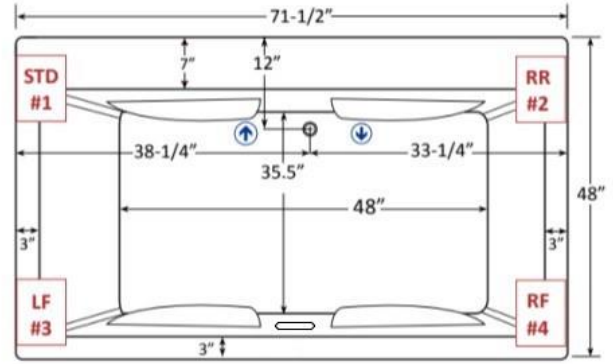

Resse 7248 Drop-in | Undermount

72" x 48" x 24"

Acrylic Tub

DRAINS & OVERFLOW

- Overflow Integral Slot in Acrylic- No Trim
- Polished Chrome or Brushed Nickel
- (Optional: White, Biscuit, Black, Polished Nickel or Oil Rubbed Bronze)

SYSTEM TUB FEATURES

- Quiet Anti-Vibration Pump Pad
- Hydro Cleanse

Motor Location Options

Specifications and features are subject to change without notice and are +/- .25". All final measurements should be taken on site from the bathtub.