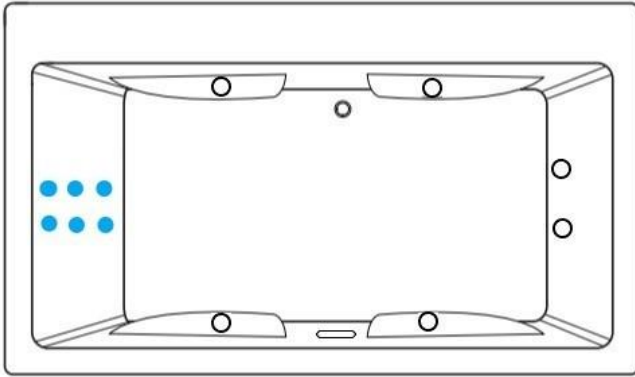

JET LEGEND

- Back Jets
- Ultra Flow Jets
- 7 Port Jets
- 2 Jet Neck Pillow
- ↑ Inlet/Outlet
- Air Jets
- Grab Bar

Heated Soaking

Micro Bubble

(1) 115v 20AMP GFCI Circuit

1 Motor Location

12 Jet Whirlpool
 (2) 115v 20AMP GFCI Circuits
 1 Motor Location