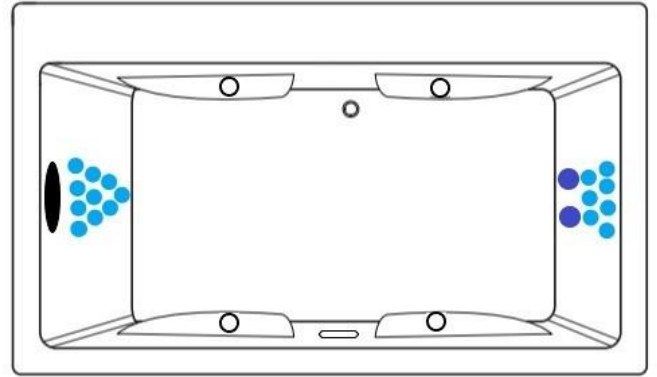

JET LEGEND

- Back Jets
- Ultra Flow Jets
- 7 Port Jets
- 2 Jet Neck Pillow
- ↑ Inlet/Outlet
- Air Jets
- Grab Bar

Heated Soaking

Micro Bubble

(1) 115v 20AMP GFCI Circuit

1 Motor Location

12 Jet Whirlpool
 (2) 115v 20AMP GFCI Circuits
 1 Motor Location