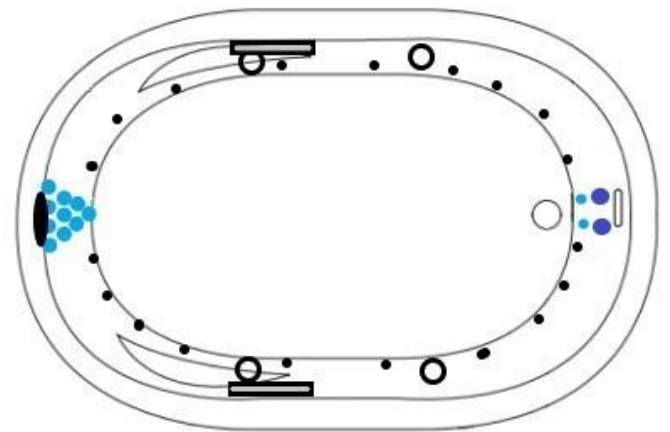

38 Jet Combination
(4) 115v 20AMP GFCI Circuits
3 Motor Locations

Jet & accessory locations are for demonstrative purposes only, not shown in the exact location.