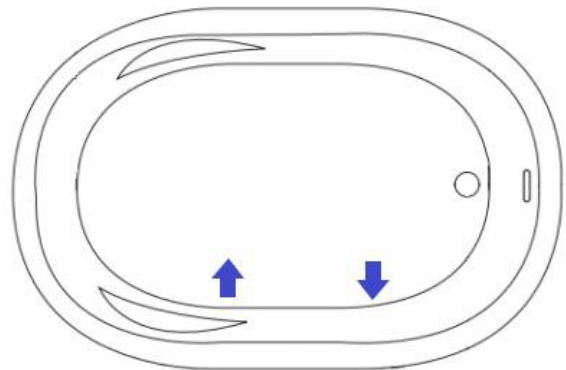

## Motor Location Options

Specifications and features are subject to change without notice and are +/- .25". All final measurements should be taken on site from the bathtub.

## JET LEGEND

- Back Jets
- Ultra Flow Jets
- 7 Port Jets
- 2 Jet Neck Pillow
- ↑ Inlet/Outlet
- Air Jets
- ▬ Grab Bar