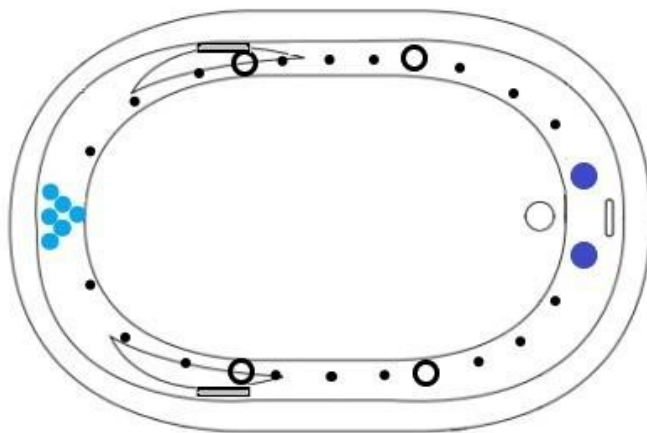

30 Jet Combination
(3) 115v 20AMP GFCI Circuits
2 Motor Locations