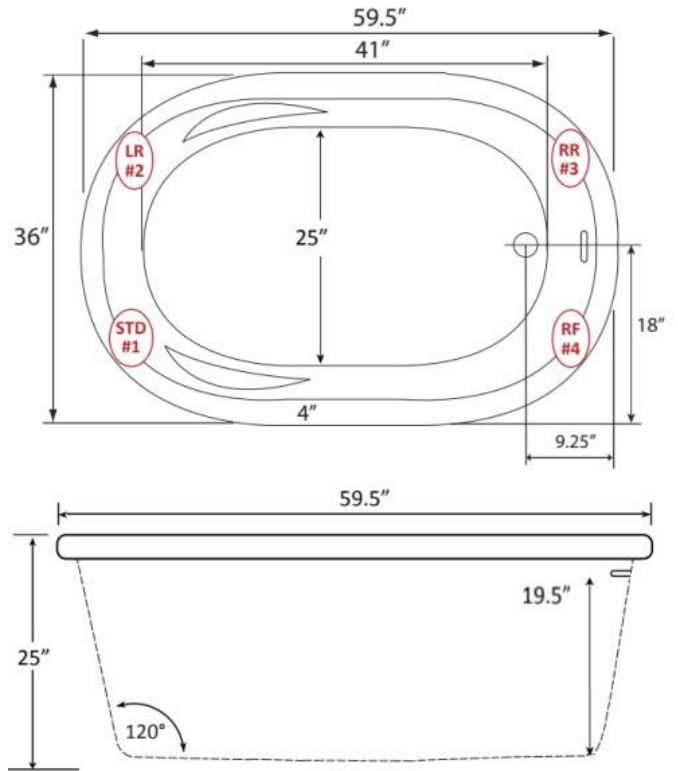

# Reign 5936 Drop-in | Undermount

60" x 36" x 25"

Acrylic Tub

## DRAINS & OVERFLOW

- Overflow Integral Slot in Acrylic- No Trim
- Polished Chrome or Brushed Nickel
- (Optional: White, Biscuit, Black, Polished Nickel or Oil Rubbed Bronze)

## Motor Location Options

Specifications and features are subject to change without notice and are +/- .25". All final measurements should be taken on site from the bathtub.