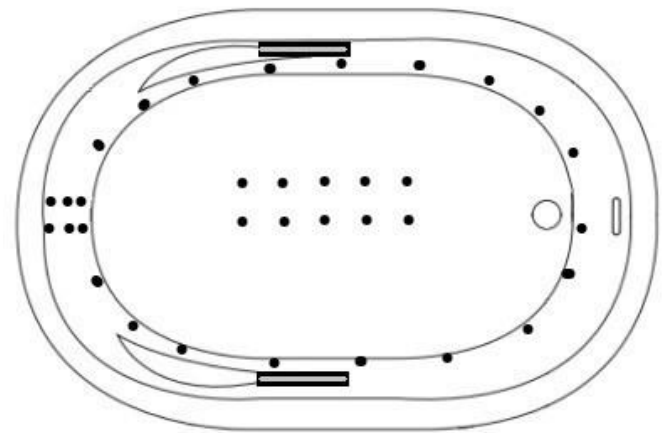

34 Jet Air Tub
(2) 115v 20AMP GFCI Circuits
2 Motor Locations