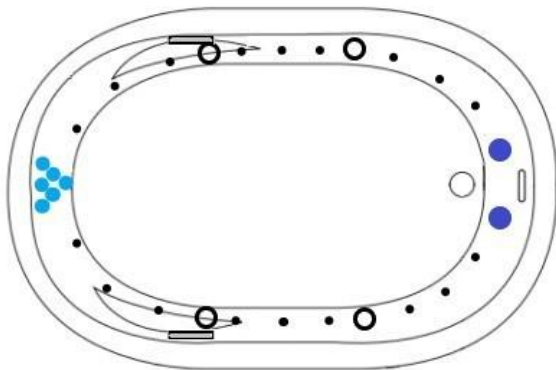

30 Jet Combination

(3) 115v 20AMP GFCI Circuits

2 Motor Access Locations

Jet & accessory locations are for demonstrative purposes only, not shown in the exact location.