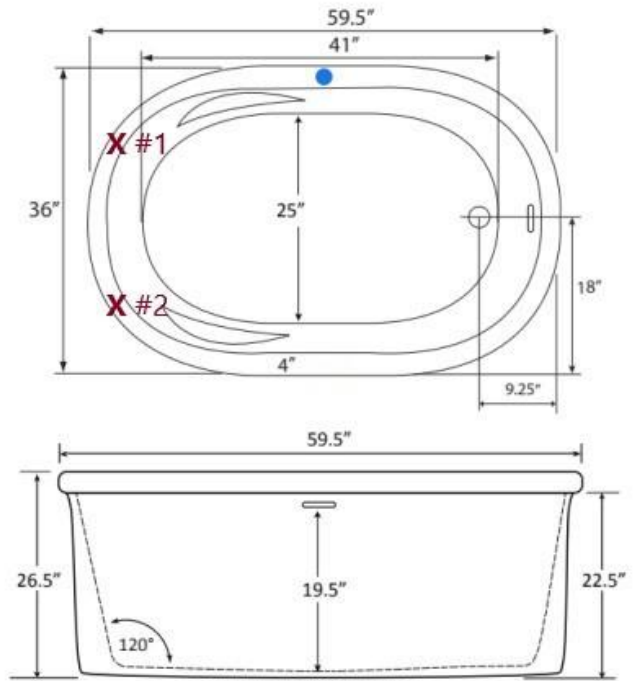

Reign 5936 Freestanding

60" x 36" x 27"

Acrylic Tub

DRAINS & OVERFLOW

- Overflow Integral Slot in Acrylic- No Trim
- Polished Chrome or Brushed Nickel
(Optional: White, Biscuit, Black, Polished Nickel or Oil Rubbed Bronze)

- Faucet Access (Optional)

ACCESS

3" or more space is required to access the equipment panel. Tub may also need to be shifted or disconnected in some situations. Access panel equipment design and location may vary based on model.

Specifications and features are subject to change without notice and are +/- .25". All final measurements should be taken on site from the bathtub.

JET LEGEND

- Back Jets
- Ultra Flow Jets
- 7 Port Jets
- 2 Jet Neck Pillow
- ↑ Inlet/Outlet
- Air Jets
- ▬ Grab Bar