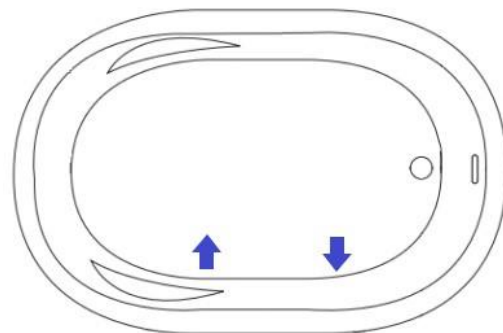

- Faucet Access (Optional)

ACCESS

3" or more space is required to access the equipment panel. Tub may also need to be shifted or disconnected in some situations. Access panel equipment design and location may vary based on model.

Specifications and features are subject to change without notice and are +/- .25". All final measurements should be taken on site from the bathtub.

JET LEGEND

- Back Jets
- Ultra Flow Jets
- 7 Port Jets
- 2 Jet Neck Pillow
- ↑ Inlet/Outlet
- Air Jets
- ▬ Grab Bar