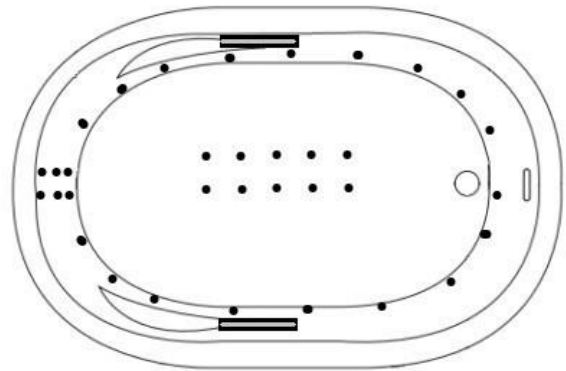

- Faucet Access (Optional)

ACCESS

3" or more space is required to access the equipment panel. Tub may also need to be shifted or disconnected in some situations. Access panel equipment design and location may vary based on model.

Specifications and features are subject to change without notice and are +/- .25". All final measurements should be taken on site from the bathtub.

JET LEGEND

- Back Jets
- Ultra Flow Jets
- 7 Port Jets
- 2 Jet Neck Pillow
- ↑ Inlet/Outlet
- Air Jets
- ▬ Grab Bar

Heated Soaking

Micro Bubble

- (1) 115v 20AMP GFCI Circuit
- 1 Motor Access Location

12 Jet Whirlpool

(2) 115v 20AMP GFCI Circuits

1 Motor Access Location

18 Jet Air Tub

(1) 115v 20AMP GFCI Circuit

1 Motor Access Location

34 Jet Air Tub

(2) 115v 20AMP GFCI Circuits

2 Motor Access Locations

30 Jet Combination

(3) 115v 20AMP GFCI Circuits

2 Motor Access Locations

Jet & accessory locations are for demonstrative purposes only, not shown in the exact location.