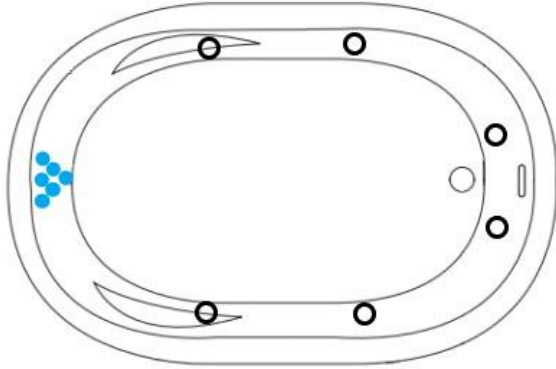

12 Jet Whirlpool

(2) 115v 20AMP GFCI Circuits

1 Motor Access Location