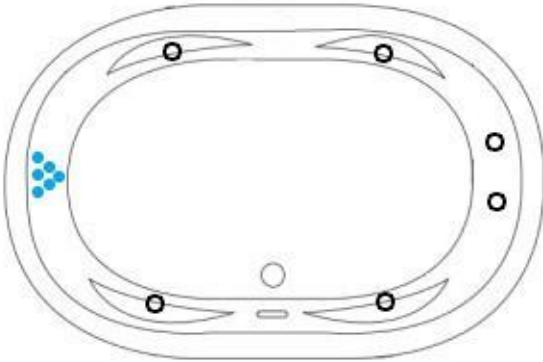

Specifications and features are subject to change without notice and are +/- .25". All final measurements should be taken on site from the bathtub.

JET LEGEND

- Back Jets
- Ultra Flow Jets
- 7 Port Jets
- 2 Jet Neck Pillow
- ↑ Inlet/Outlet
- Air Jets
- ▬ Grab Bar

Heated Soaking & Micro Bubble

(1) 115v 20AMP GFCI Circuit
1 Motor Access Location

12 Jet Whirlpool
 (2) 115v 20AMP GFCI Circuits
 1 Motor Access Location

25 Jet Whirlpool
 (3) 115v 20AMP GFCI Circuits
 2 Motor Access Locations