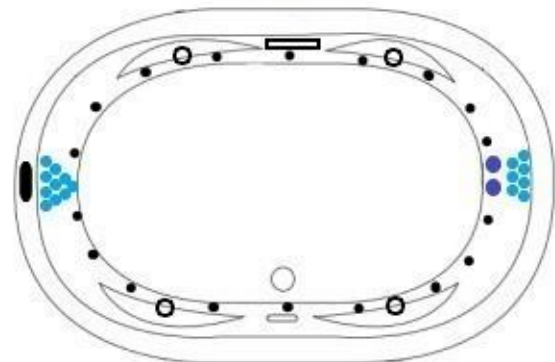

Specifications and features are subject to change without notice and are +/- .25". All final measurements should be taken on site from the bathtub.

JET LEGEND

- Back Jets
- Ultra Flow Jets
- 7 Port Jets
- 2 Jet Neck Pillow
- ↑ Inlet/Outlet
- Air Jets
- ▬ Grab Bar

Heated Soaking & Micro Bubble

(1) 115v 20AMP GFCI Circuit
1 Motor Access Location

12 Jet Whirlpool
 (2) 115v 20AMP GFCI Circuits
 1 Motor Access Location

25 Jet Whirlpool
 (3) 115v 20AMP GFCI Circuits
 2 Motor Access Locations

18 Jet Air Tub
 (1) 115v 20AMP GFCI Circuit
 1 Motor Access Location

34 Jet Air Tub
 (2) 115v 20AMP GFCI Circuits
 2 Motor Access Locations

30 Jet Combination
 (3) 115v 20AMP GFCI Circuits
 2 Motor Access Locations