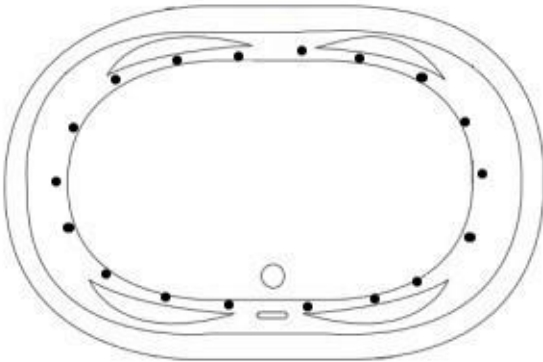

Specifications and features are subject to change without notice and are +/- .25". All final measurements should be taken on site from the bathtub.

JET LEGEND

- Back Jets
- Ultra Flow Jets
- 7 Port Jets
- 2 Jet Neck Pillow
- ↑ Inlet/Outlet
- Air Jets
- ▬ Grab Bar

Heated Soaking & Micro Bubble

(1) 115v 20AMP GFCI Circuit
1 Motor Access Location

12 Jet Whirlpool
 (2) 115v 20AMP GFCI Circuits
 1 Motor Access Location

25 Jet Whirlpool
 (3) 115v 20AMP GFCI Circuits
 2 Motor Access Locations

18 Jet Air Tub
 (1) 115v 20AMP GFCI Circuit
 1 Motor Access Location

34 Jet Air Tub
 (2) 115v 20AMP GFCI Circuits
 2 Motor Access Locations

30 Jet Combination
 (3) 115v 20AMP GFCI Circuits
 2 Motor Access Locations