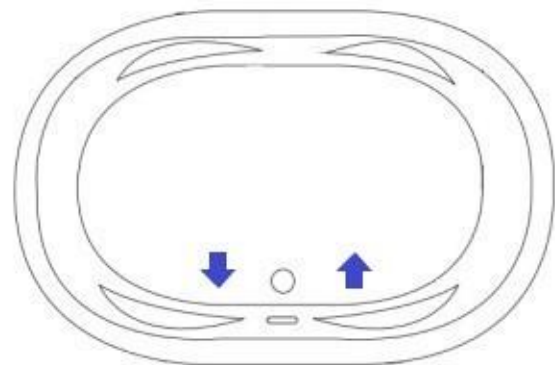

DECK MOUNT FAUCET OPTION

- Faucets not Included
- No Faucet Holes Drilled
- Access Panel Recommended (Option)

SYSTEM TUB FEATURES

- Quiet Anti-Vibration Pump Pad
- Hydro Cleanse
- Access Panel

X Equipment Access Options

● Faucet Access (Optional)

ACCESS

3" or more space is required to access the equipment panel. Tub may also need to be shifted or disconnected in some situations. Access panel equipment design and location may vary based on model

Specifications and features are subject to change without notice and are +/- .25". All final measurements should be taken on site from the bathtub.

JET LEGEND

- Back Jets
- Ultra Flow Jets
- 7 Port Jets
- 2 Jet Neck Pillow
- ↑ Inlet/Outlet
- Air Jets
- ▬ Grab Bar