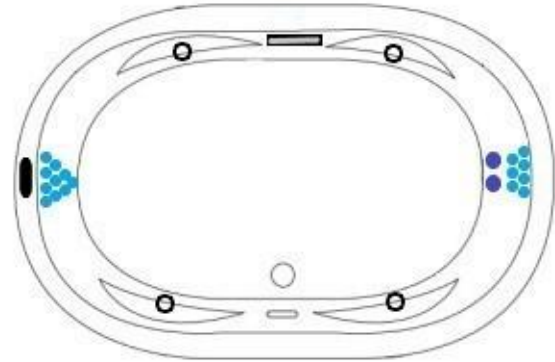

● Faucet Access (Optional)

ACCESS

3" or more space is required to access the equipment panel. Tub may also need to be shifted or disconnected in some situations. Access panel equipment design and location may vary based on model

Specifications and features are subject to change without notice and are +/- .25". All final measurements should be taken on site from the bathtub.

JET LEGEND

- Back Jets
- Ultra Flow Jets
- 7 Port Jets
- 2 Jet Neck Pillow
- ↑ Inlet/Outlet
- Air Jets
- ▬ Grab Bar

Heated Soaking & Micro Bubble

(1) 115v 20AMP GFCI Circuit
1 Motor Access Location

12 Jet Whirlpool
 (2) 115v 20AMP GFCI Circuits
 1 Motor Access Location

25 Jet Whirlpool
 (3) 115v 20AMP GFCI Circuits
 2 Motor Access Locations