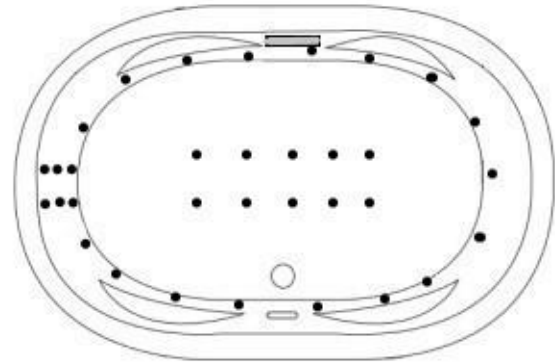

Specifications and features are subject to change without notice and are +/- .25". All final measurements should be taken on site from the bathtub.

JET LEGEND

- Back Jets
- Ultra Flow Jets
- 7 Port Jets
- 2 Jet Neck Pillow
- ↑ Inlet/Outlet
- Air Jets
- ▬ Grab Bar

Heated Soaking & Micro Bubble

(1) 115v 20AMP GFCI Circuit
1 Motor Access Location

12 Jet Whirlpool
 (2) 115v 20AMP GFCI Circuits
 1 Motor Access Location

25 Jet Whirlpool
 (3) 115v 20AMP GFCI Circuits
 2 Motor Access Locations

18 Jet Air Tub
 (1) 115v 20AMP GFCI Circuit
 1 Motor Access Location

34 Jet Air Tub
 (2) 115v 20AMP GFCI Circuits
 2 Motor Access Locations

30 Jet Combination
 (3) 115v 20AMP GFCI Circuits
 2 Motor Access Locations