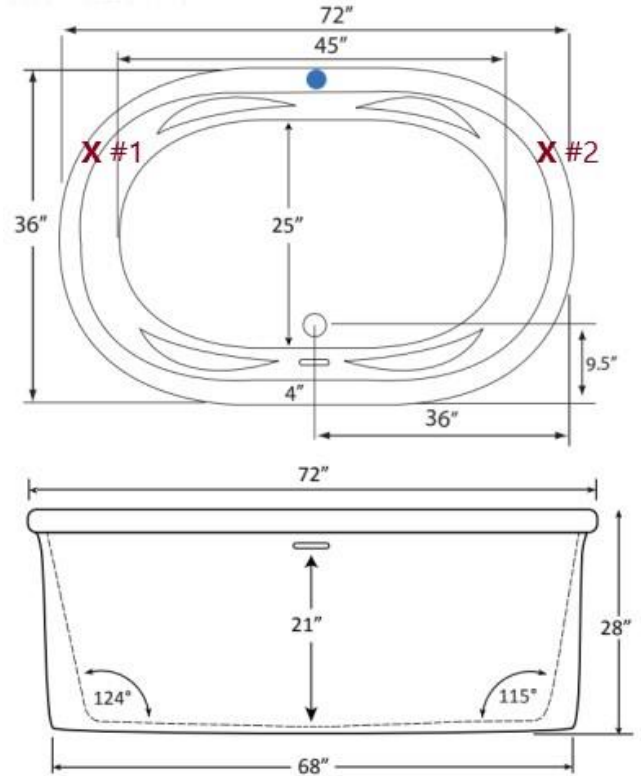

Reign 7236 Freestanding

72" x 36" x 28"

Acrylic Tub

DRAINS & OVERFLOW

- Overflow Integral Slot in Acrylic- No Trim
- Polished Chrome or Brushed Nickel
(Optional: White, Biscuit, Black, Polished Nickel or Oil Rubbed Bronze)

● Faucet Access (Optional)

ACCESS

3" or more space is required to access the equipment panel. Tub may also need to be shifted or disconnected in some situations. Access panel equipment design and location may vary based on model

Specifications and features are subject to change without notice and are +/- .25". All final measurements should be taken on site from the bathtub.

JET LEGEND

- Back Jets
- Ultra Flow Jets
- 7 Port Jets
- 2 Jet Neck Pillow
- ↑ Inlet/Outlet
- Air Jets
- ▬ Grab Bar