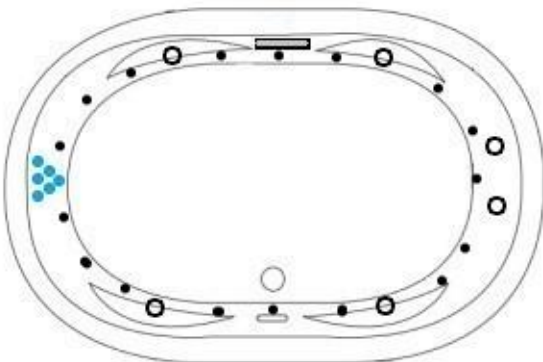

Specifications and features are subject to change without notice and are +/- .25". All final measurements should be taken on site from the bathtub.

JET LEGEND

- Back Jets
- Ultra Flow Jets
- 7 Port Jets
- 2 Jet Neck Pillow
- ↑ Inlet/Outlet
- Air Jets
- ▬ Grab Bar

Heated Soaking & Micro Bubble

(1) 115v 20AMP GFCI Circuit
1 Motor Access Location

12 Jet Whirlpool
 (2) 115v 20AMP GFCI Circuits
 1 Motor Access Location

25 Jet Whirlpool
 (3) 115v 20AMP GFCI Circuits
 2 Motor Access Locations

18 Jet Air Tub
 (1) 115v 20AMP GFCI Circuit
 1 Motor Access Location

34 Jet Air Tub
 (2) 115v 20AMP GFCI Circuits
 2 Motor Access Locations

30 Jet Combination
 (3) 115v 20AMP GFCI Circuits
 2 Motor Access Locations