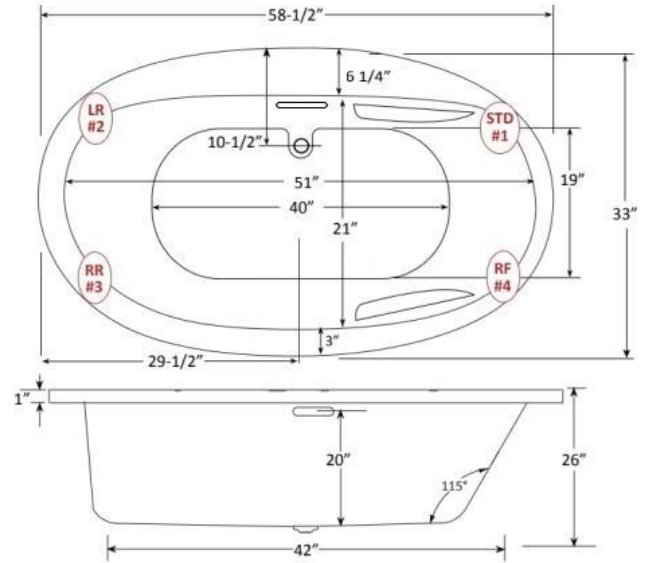

Sadie 5933 Drop-in | Undermount

59" x 33" x 26"

Acrylic Tub

DRAINS & OVERFLOW

- Overflow Integral Slot in Acrylic | No Trim
- Polished Chrome or Brushed Nickel Pop-up Drain (Optional: White, Biscuit, Black, Polished Nickel or Oil Rubbed Bronze)

SYSTEM TUB FEATURES

- Quiet Anti-Vibration Pump Pad
- EZ Level Base

Motor Location Options

Specifications and features are subject to change without notice and are +/- .25". All final measurements should be taken on site from the bathtub.

JET LEGEND

- Back Jets
- Ultra Flow Jets
- 7 Port Jets
- 2 Jet Neck Pillow
- ↑ Inlet/Outlet
- Air Jets
- Grab Bar

Heated Soaking

Micro Bubble

(1) 115v 20AMP GFCI Circuit

1 Motor Location

12 Jet Whirlpool

(2) 115v 20AMP GFCI Circuits