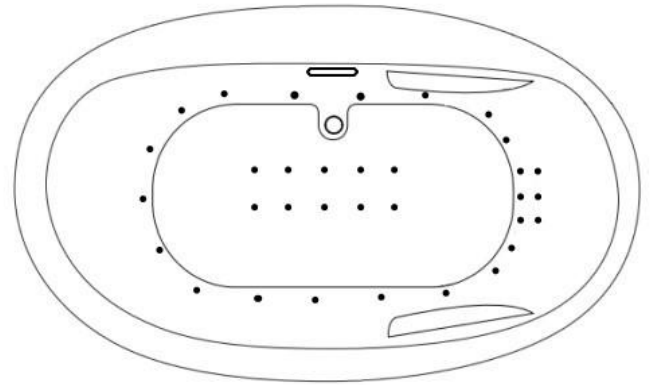

SYSTEM TUB FEATURES

- Quiet Anti-Vibration Pump Pad
- EZ Level Base

Motor Location Options

Specifications and features are subject to change without notice and are +/- .25". All final measurements should be taken on site from the bathtub.

JET LEGEND

- Back Jets
- Ultra Flow Jets
- 7 Port Jets
- 2 Jet Neck Pillow
- ↑ Inlet/Outlet
- Air Jets
- Grab Bar

Heated Soaking

Micro Bubble

(1) 115v 20AMP GFCI Circuit

1 Motor Location

12 Jet Whirlpool

(2) 115v 20AMP GFCI Circuits

1 Motor Location

18 Jet Air Tub

(1) 115v 20AMP GFCI Circuit

1 Motor Location

34 Jet Air Tub

(2) 115v 20AMP GFCI Circuits

2 Motor Locations

32 Jet Combination