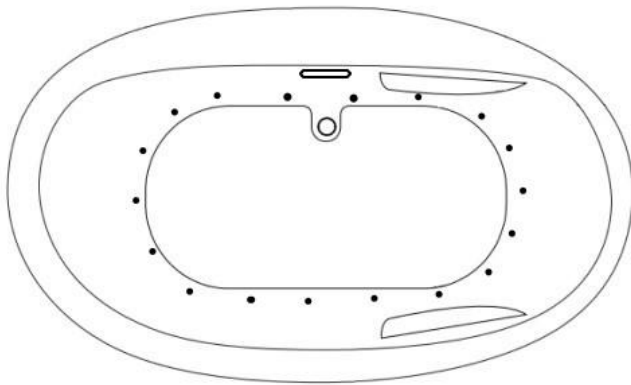

SYSTEM TUB FEATURES

- Quiet Anti-Vibration Pump Pad
- EZ Level Base

Motor Location Options

Specifications and features are subject to change without notice and are +/- .25". All final measurements should be taken on site from the bathtub.

JET LEGEND

- Back Jets
- Ultra Flow Jets
- 7 Port Jets
- 2 Jet Neck Pillow
- ↑ Inlet/Outlet
- Air Jets
- Grab Bar

Heated Soaking

Micro Bubble

(1) 115v 20AMP GFCI Circuit

1 Motor Location

12 Jet Whirlpool

(2) 115v 20AMP GFCI Circuits

1 Motor Location

18 Jet Air Tub

(1) 115v 20AMP GFCI Circuit

1 Motor Location

34 Jet Air Tub

(2) 115v 20AMP GFCI Circuits

2 Motor Locations

32 Jet Combination