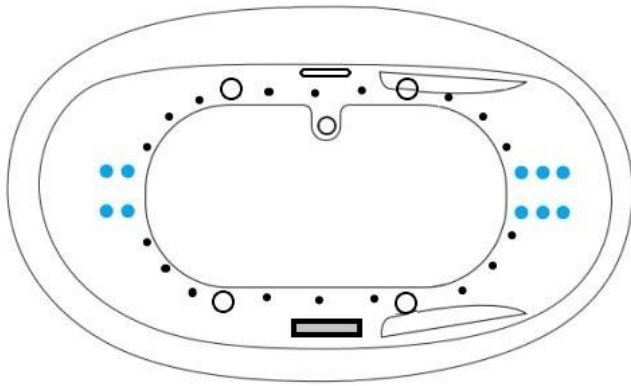

SYSTEM TUB FEATURES

- Quiet Anti-Vibration Pump Pad
- EZ Level Base

Motor Location Options

Specifications and features are subject to change without notice and are +/- .25". All final measurements should be taken on site from the bathtub.

JET LEGEND

- Back Jets
- Ultra Flow Jets
- 7 Port Jets
- 2 Jet Neck Pillow
- ↑ Inlet/Outlet
- Air Jets
- Grab Bar

Heated Soaking

Micro Bubble

(1) 115v 20AMP GFCI Circuit

1 Motor Location

12 Jet Whirlpool

(2) 115v 20AMP GFCI Circuits

1 Motor Location

18 Jet Air Tub

(1) 115v 20AMP GFCI Circuit

1 Motor Location

34 Jet Air Tub

(2) 115v 20AMP GFCI Circuits

2 Motor Locations

32 Jet Combination

(3) 115v 20AMP GFCI Circuits

2 Motor Locations

Jet & accessory locations are for demonstrative purposes only, not shown in the exact location.