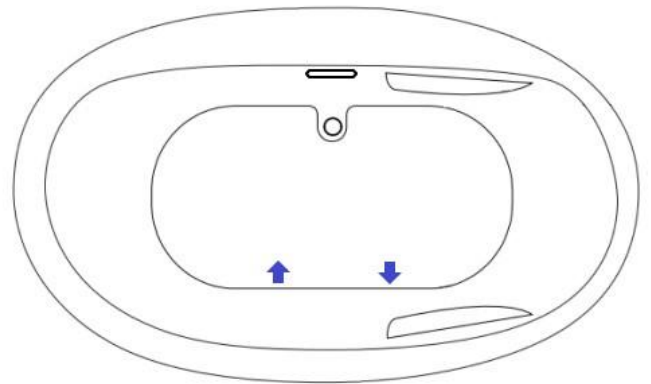

Sadie 5933 Drop-in | Undermount

59" x 33" x 26"

Acrylic Tub

DRAINS & OVERFLOW

- Overflow Integral Slot in Acrylic | No Trim
- Polished Chrome or Brushed Nickel Pop-up Drain (Optional: White, Biscuit, Black, Polished Nickel or Oil Rubbed Bronze)

SYSTEM TUB FEATURES

- Quiet Anti-Vibration Pump Pad
- EZ Level Base

Motor Location Options

Specifications and features are subject to change without notice and are +/- .25". All final measurements should be taken on site from the bathtub.

JET LEGEND

- Back Jets
- Ultra Flow Jets
- 7 Port Jets
- 2 Jet Neck Pillow
- ↑ Inlet/Outlet
- Air Jets
- Grab Bar

Heated Soaking

Micro Bubble

(1) 115v 20AMP GFCI Circuit

1 Motor Location

12 Jet Whirlpool

(2) 115v 20AMP GFCI Circuits