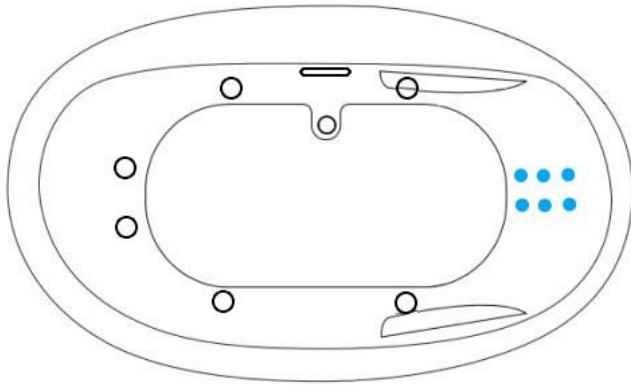

SYSTEM TUB FEATURES

- Quiet Anti-Vibration Pump Pad
- EZ Level Base

Motor Location Options

Specifications and features are subject to change without notice and are +/- .25". All final measurements should be taken on site from the bathtub.

JET LEGEND

- Back Jets
- Ultra Flow Jets
- 7 Port Jets
- 2 Jet Neck Pillow
- ↑ Inlet/Outlet
- Air Jets
- Grab Bar

Heated Soaking

Micro Bubble

(1) 115v 20AMP GFCI Circuit

1 Motor Location

12 Jet Whirlpool

(2) 115v 20AMP GFCI Circuits