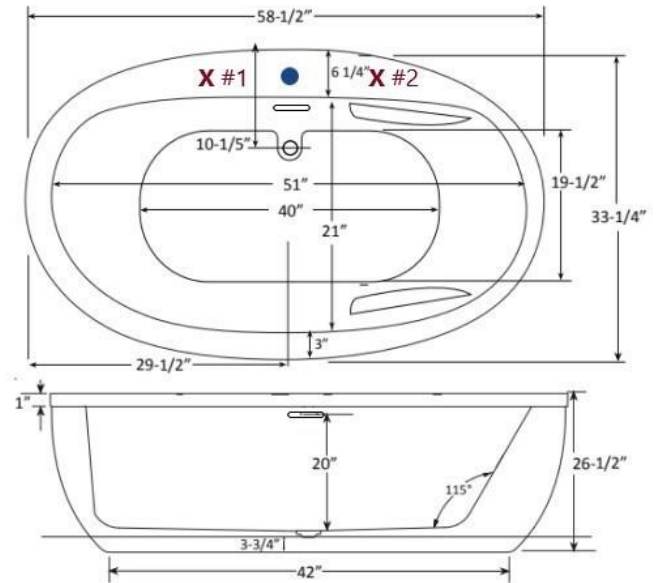

Sadie 5933 Freestanding

59" x 33" x 27"

Acrylic Tub

DRAINS & OVERFLOW

- Overflow Integral Slot in Acrylic | No Trim
- Polished Chrome or Brushed Nickel Pop-up Drain (Optional: White, Biscuit, Black, Polished Nickel or Oil Rubbed Bronze)

DECK MOUNT FAUCET OPTION

- Faucets not Included
- No Faucet Holes Drilled
- Access Panel Recommended (Option)

SYSTEM TUB FEATURES

- Quiet Anti-Vibration Pump Pad
- EZ Level Base
- Access Panel

Specifications and features are subject to change without notice and are +/- .25". All final measurements should be taken on site from the bathtub.

X Equipment Access Options

● Faucet Access (Optional)

ACCESS

3" or more space is required to access the equipment panel. Tub may also need to be shifted or disconnected in some situations. Access panel equipment design and location may vary based on model.