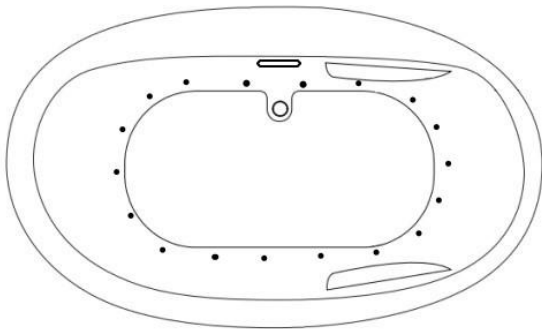

DECK MOUNT FAUCET OPTION

- Faucets not Included
- No Faucet Holes Drilled
- Access Panel Recommended (Option)

SYSTEM TUB FEATURES

- Quiet Anti-Vibration Pump Pad
- EZ Level Base
- Access Panel

Specifications and features are subject to change without notice and are +/- .25". All final measurements should be taken on site from the bathtub.

X Equipment Access Options

● Faucet Access (Optional)

ACCESS

3" or more space is required to access the equipment panel. Tub may also need to be shifted or disconnected in some situations. Access panel equipment design and location may vary based on model.

JET LEGEND

- Back Jets
- Ultra Flow Jets
- 7 Port Jets
- 2 Jet Neck Pillow
- ↑ Inlet/Outlet
- Air Jets
- ▬ Grab Bar

Heated Soaking

Micro Bubble

- (1) 115v 20AMP GFCI Circuit
- 1 Motor Access Location

14 Jet Whirlpool

(2) 115v 20AMP GFCI Circuits

1 Motor Access Location

18 Jet Air Tub

(1) 115v 20AMP GFCI Circuit

1 Motor Access Location

34 Jet Air Tub

(2) 115v 20AMP GFCI Circuits

2 Motor Access Locations