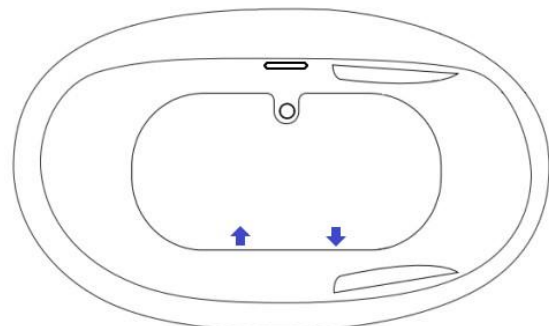

DECK MOUNT FAUCET OPTION

- Faucets not Included
- No Faucet Holes Drilled
- Access Panel Recommended (Option)

SYSTEM TUB FEATURES

- Quiet Anti-Vibration Pump Pad
- EZ Level Base
- Access Panel

Specifications and features are subject to change without notice and are +/- .25". All final measurements should be taken on site from the bathtub.

X Equipment Access Options

● Faucet Access (Optional)

ACCESS

3" or more space is required to access the equipment panel. Tub may also need to be shifted or disconnected in some situations. Access panel equipment design and location may vary based on model.

JET LEGEND

- Back Jets
- Ultra Flow Jets
- 7 Port Jets
- 2 Jet Neck Pillow
- ↑ Inlet/Outlet
- Air Jets
- ▬ Grab Bar

Heated Soaking

Micro Bubble

- (1) 115v 20AMP GFCI Circuit
- 1 Motor Access Location

14 Jet Whirlpool