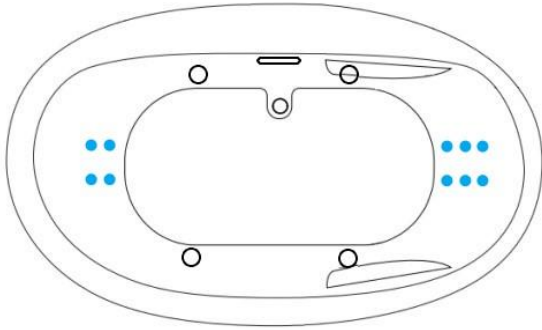

DECK MOUNT FAUCET OPTION

- Faucets not Included
- No Faucet Holes Drilled
- Access Panel Recommended (Option)

SYSTEM TUB FEATURES

- Quiet Anti-Vibration Pump Pad
- EZ Level Base
- Access Panel

Specifications and features are subject to change without notice and are +/- .25". All final measurements should be taken on site from the bathtub.

X Equipment Access Options

● Faucet Access (Optional)

ACCESS

3" or more space is required to access the equipment panel. Tub may also need to be shifted or disconnected in some situations. Access panel equipment design and location may vary based on model.

JET LEGEND

- Back Jets
- Ultra Flow Jets
- 7 Port Jets
- 2 Jet Neck Pillow
- ↑ Inlet/Outlet
- Air Jets
- ▬ Grab Bar

Heated Soaking

Micro Bubble

- (1) 115v 20AMP GFCI Circuit
- 1 Motor Access Location

14 Jet Whirlpool

(2) 115v 20AMP GFCI Circuits

1 Motor Access Location

18 Jet Air Tub

(1) 115v 20AMP GFCI Circuit

1 Motor Access Location

34 Jet Air Tub

(2) 115v 20AMP GFCI Circuits

2 Motor Access Locations