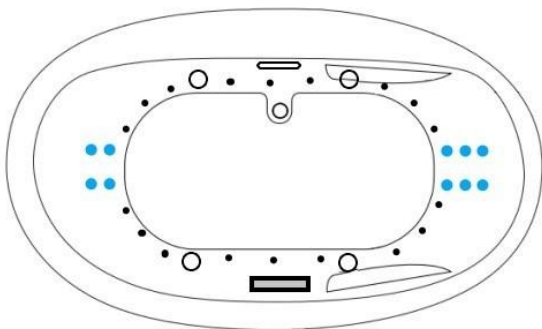

DECK MOUNT FAUCET OPTION

- Faucets not Included
- No Faucet Holes Drilled
- Access Panel Recommended (Option)

SYSTEM TUB FEATURES

- Quiet Anti-Vibration Pump Pad
- EZ Level Base
- Access Panel

Specifications and features are subject to change without notice and are +/- .25". All final measurements should be taken on site from the bathtub.

JET LEGEND

- Back Jets
- Ultra Flow Jets
- 7 Port Jets
- 2 Jet Neck Pillow
- ↑ Inlet/Outlet
- Air Jets
- ▬ Grab Bar

Heated Soaking

Micro Bubble

- (1) 115v 20AMP GFCI Circuit
- 1 Motor Access Location

14 Jet Whirlpool

(2) 115v 20AMP GFCI Circuits

1 Motor Access Location

18 Jet Air Tub

(1) 115v 20AMP GFCI Circuit

1 Motor Access Location

34 Jet Air Tub

(2) 115v 20AMP GFCI Circuits

2 Motor Access Locations

32 Jet Combination

(3) 115v 20AMP GFCI Circuits

2 Motor Access Locations

Jet & accessory locations are for demonstrative purposes only, not shown in the exact location.