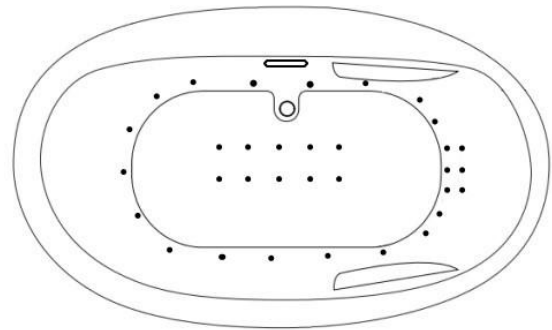

DECK MOUNT FAUCET OPTION

- Faucets not Included
- No Faucet Holes Drilled
- Access Panel Recommended (Option)

SYSTEM TUB FEATURES

- Quiet Anti-Vibration Pump Pad
- EZ Level Base
- Access Panel

Specifications and features are subject to change without notice and are +/- .25". All final measurements should be taken on site from the bathtub.

JET LEGEND

- Back Jets
- Ultra Flow Jets
- 7 Port Jets
- 2 Jet Neck Pillow
- ↑ Inlet/Outlet
- Air Jets
- ▬ Grab Bar

Heated Soaking

Micro Bubble

- (1) 115v 20AMP GFCI Circuit
- 1 Motor Access Location

14 Jet Whirlpool

(2) 115v 20AMP GFCI Circuits

1 Motor Access Location

18 Jet Air Tub

(1) 115v 20AMP GFCI Circuit

1 Motor Access Location

34 Jet Air Tub

(2) 115v 20AMP GFCI Circuits

2 Motor Access Locations

32 Jet Combination

(3) 115v 20AMP GFCI Circuits

2 Motor Access Locations

Jet & accessory locations are for demonstrative purposes only, not shown in the exact location.