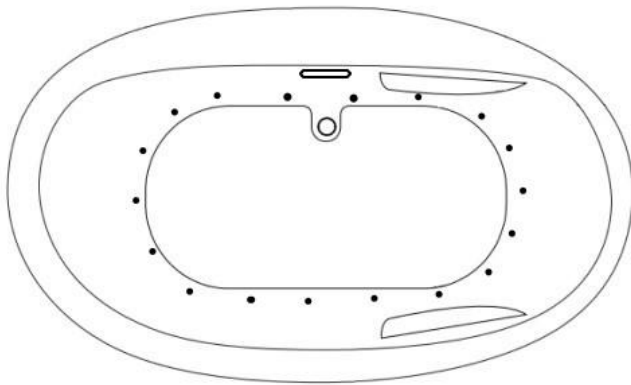

18 Jet Air Tub
(1) 115v 20AMP GFCI Circuit
1 Motor Location