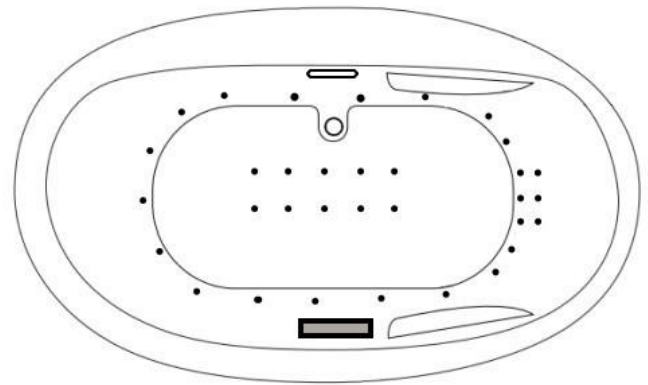

34 Jet Air Tub
(2) 115v 20AMP GFCI Circuits
2 Motor Locations