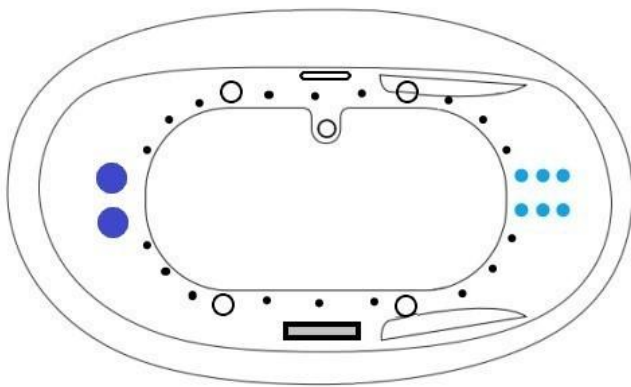

30 Jet Combination
(3) 115v 20AMP GFCI Circuits
2 Motor Locations

Jet & accessory locations are for demonstrative purposes only, not shown in the exact location.