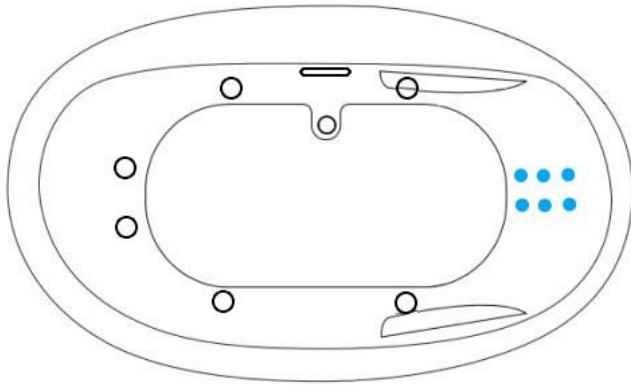

SYSTEM TUB FEATURES

- Quiet Anti-Vibration Pump Pad
- EZ Level Base

Motor Location Options

Specifications and features are subject to change without notice and are +/- .25". All final measurements should be taken on site from the bathtub.

JET LEGEND

- Back Jets
- Ultra Flow Jets
- 7 Port Jets
- 2 Jet Neck Pillow
- ↑ Inlet/Outlet
- Air Jets
- ▬ Grab Bar

Heated Soaking

Micro Bubble

(1) 115v 20AMP GFCI Circuit

1 Motor Location

12 Jet Whirlpool
 (2) 115v 20AMP GFCI Circuits
 1 Motor Location

Jet & accessory locations are for demonstrative purposes only, not shown in the exact location.