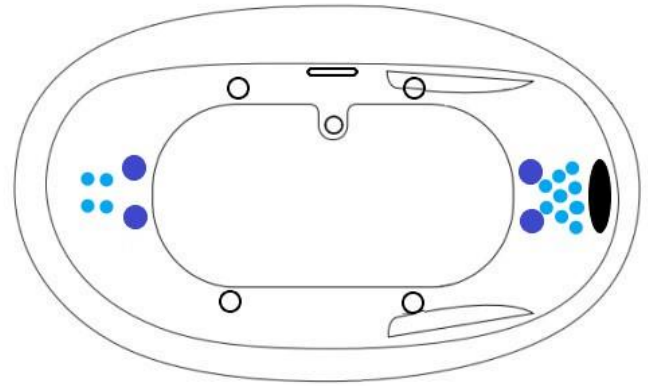

SYSTEM TUB FEATURES

- Quiet Anti-Vibration Pump Pad
- EZ Level Base

Motor Location Options

Specifications and features are subject to change without notice and are +/- .25". All final measurements should be taken on site from the bathtub.

JET LEGEND

- Back Jets
- Ultra Flow Jets
- 7 Port Jets
- 2 Jet Neck Pillow
- ↑ Inlet/Outlet
- Air Jets
- ▬ Grab Bar

Heated Soaking

Micro Bubble

(1) 115v 20AMP GFCI Circuit

1 Motor Location

12 Jet Whirlpool
 (2) 115v 20AMP GFCI Circuits
 1 Motor Location

Jet & accessory locations are for demonstrative purposes only, not shown in the exact location.