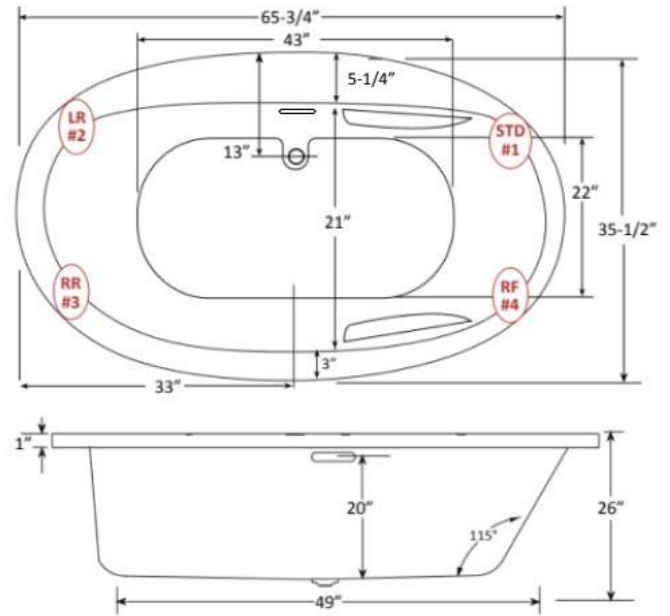

Sadie 6636 Drop-in | Undermount

66" x 36" x 26"

Acrylic Tub

DRAINS & OVERFLOW

- Overflow Integral Slot in Acrylic | No Trim
- Polished Chrome or Brushed Nickel Pop-up Drain (Optional: White, Biscuit, Black, Polished Nickel or Oil Rubbed Bronze)

SYSTEM TUB FEATURES

- Quiet Anti-Vibration Pump Pad
- EZ Level Base

Motor Location Options

Specifications and features are subject to change without notice and are +/- .25". All final measurements should be taken on site from the bathtub.

JET LEGEND

- Back Jets
- Ultra Flow Jets
- 7 Port Jets
- 2 Jet Neck Pillow
- ↑ Inlet/Outlet
- Air Jets
- ▬ Grab Bar

Heated Soaking

Micro Bubble

(1) 115v 20AMP GFCI Circuit

1 Motor Location

12 Jet Whirlpool
 (2) 115v 20AMP GFCI Circuits
 1 Motor Location

Jet & accessory locations are for demonstrative purposes only, not shown in the exact location.