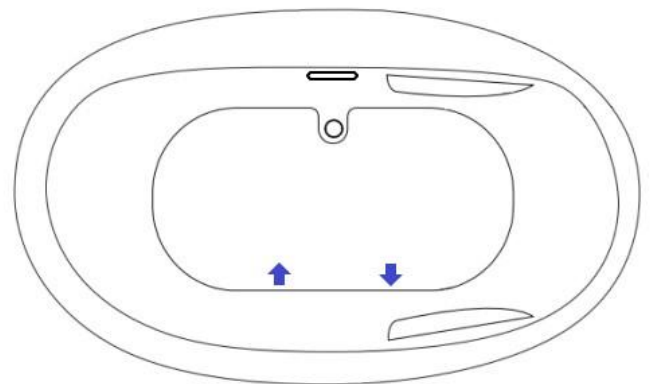

Sadie 6636 Drop-in | Undermount

66" x 36" x 26"

Acrylic Tub

DRAINS & OVERFLOW

- Overflow Integral Slot in Acrylic | No Trim
- Polished Chrome or Brushed Nickel Pop-up Drain (Optional: White, Biscuit, Black, Polished Nickel or Oil Rubbed Bronze)

SYSTEM TUB FEATURES

- Quiet Anti-Vibration Pump Pad
- EZ Level Base

Motor Location Options

Specifications and features are subject to change without notice and are +/- .25". All final measurements should be taken on site from the bathtub.

JET LEGEND

- Back Jets
- Ultra Flow Jets
- 7 Port Jets
- 2 Jet Neck Pillow
- ↑ Inlet/Outlet
- Air Jets
- ▬ Grab Bar

Heated Soaking

Micro Bubble

(1) 115v 20AMP GFCI Circuit

1 Motor Location

12 Jet Whirlpool
 (2) 115v 20AMP GFCI Circuits
 1 Motor Location