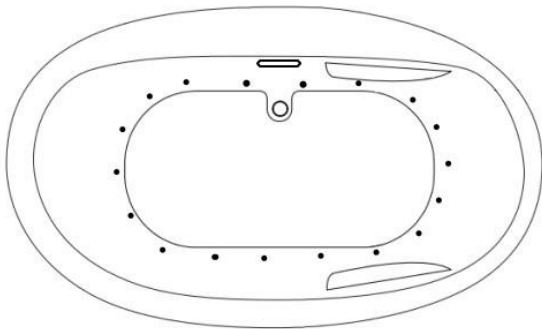

DECK MOUNT FAUCET OPTION

- Faucets not Included
- No Faucet Holes Drilled
- Access Panel Recommended (Option)

SYSTEM TUB FEATURES

- Quiet Anti-Vibration Pump Pad
- EZ Level Base
- Access Panel

Specifications and features are subject to change without notice and are +/- .25". All final measurements should be taken on site from the bathtub.

JET LEGEND

- Back Jets
- Ultra Flow Jets
- 7 Port Jets
- 2 Jet Neck Pillow
- ↑ Inlet/Outlet
- Air Jets
- ▬ Grab Bar

Heated Soaking

Micro Bubble

- (1) 115v 20AMP GFCI Circuit
- 1 Motor Access Location

12 Jet Whirlpool

(2) 115v 20AMP GFCI Circuits

1 Motor Access Location

23 Jet Whirlpool

(3) 115v 20AMP GFCI Circuits

2 Motor Access Locations

18 Jet Air Tub

(1) 115v 20AMP GFCI Circuit

1 Motor Access Location

34 Jet Air Tub

(2) 115v 20AMP GFCI Circuits

2 Motor Access Locations

30 Jet Combination

(3) 115v 20AMP GFCI Circuits

2 Motor Access Locations

Jet & accessory locations are for demonstrative purposes only, not shown in the exact location.