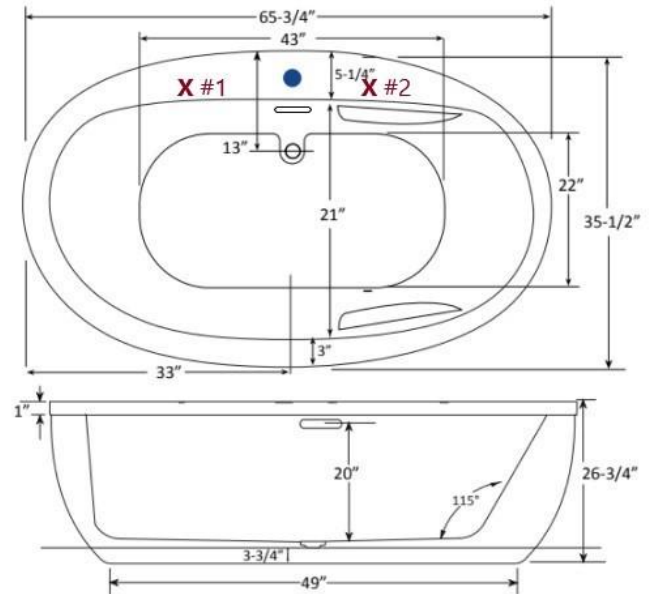

Sadie 6636 Freestanding

66" x 36" x 27"

Acrylic Tub

DRAINS & OVERFLOW

- Overflow Integral Slot in Acrylic | No Trim
- Polished Chrome or Brushed Nickel Pop-up Drain (Optional: White, Biscuit, Black, Polished Nickel or Oil Rubbed Bronze)

DECK MOUNT FAUCET OPTION

- Faucets not Included
- No Faucet Holes Drilled
- Access Panel Recommended (Option)

SYSTEM TUB FEATURES

- Quiet Anti-Vibration Pump Pad
- EZ Level Base
- Access Panel

Specifications and features are subject to change without notice and are +/- .25". All final measurements should be taken on site from the bathtub.

X Equipment Access Options

● Faucet Access (Optional)

ACCESS

3" or more space is required to access the equipment panel. Tub may also need to be shifted or disconnected in some situations. Access panel equipment design and location may vary based on model.