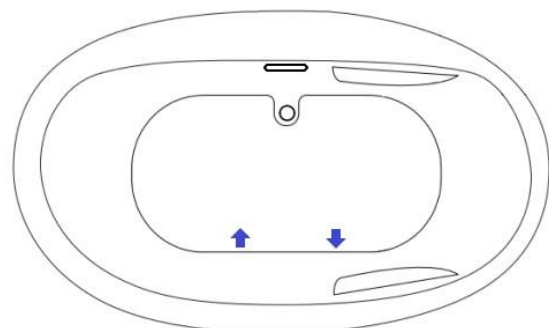

DECK MOUNT FAUCET OPTION

- Faucets not Included
- No Faucet Holes Drilled
- Access Panel Recommended (Option)

SYSTEM TUB FEATURES

- Quiet Anti-Vibration Pump Pad
- EZ Level Base
- Access Panel

Specifications and features are subject to change without notice and are +/- .25". All final measurements should be taken on site from the bathtub.

X Equipment Access Options

● Faucet Access (Optional)

ACCESS

3" or more space is required to access the equipment panel. Tub may also need to be shifted or disconnected in some situations. Access panel equipment design and location may vary based on model.

JET LEGEND

- Back Jets
- Ultra Flow Jets
- 7 Port Jets
- 2 Jet Neck Pillow
- ↑ Inlet/Outlet
- Air Jets
- ▬ Grab Bar

Heated Soaking

Micro Bubble

- (1) 115v 20AMP GFCI Circuit
- 1 Motor Access Location

12 Jet Whirlpool