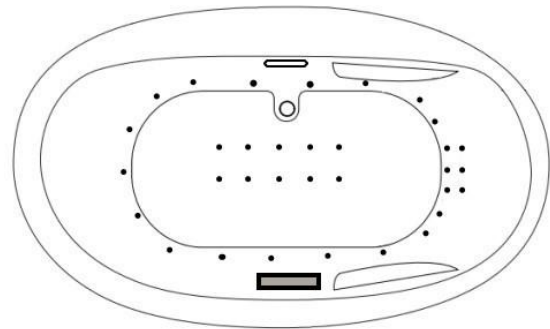

DECK MOUNT FAUCET OPTION

- Faucets not Included
- No Faucet Holes Drilled
- Access Panel Recommended (Option)

SYSTEM TUB FEATURES

- Quiet Anti-Vibration Pump Pad
- EZ Level Base
- Access Panel

Specifications and features are subject to change without notice and are +/- .25". All final measurements should be taken on site from the bathtub.

JET LEGEND

- Back Jets
- Ultra Flow Jets
- 7 Port Jets
- 2 Jet Neck Pillow
- ↑ Inlet/Outlet
- Air Jets
- ▬ Grab Bar

Heated Soaking

Micro Bubble

- (1) 115v 20AMP GFCI Circuit
- 1 Motor Access Location

12 Jet Whirlpool

(2) 115v 20AMP GFCI Circuits

1 Motor Access Location

23 Jet Whirlpool

(3) 115v 20AMP GFCI Circuits

2 Motor Access Locations

18 Jet Air Tub

(1) 115v 20AMP GFCI Circuit

1 Motor Access Location

34 Jet Air Tub

(2) 115v 20AMP GFCI Circuits

2 Motor Access Locations

30 Jet Combination

(3) 115v 20AMP GFCI Circuits

2 Motor Access Locations

Jet & accessory locations are for demonstrative purposes only, not shown in the exact location.