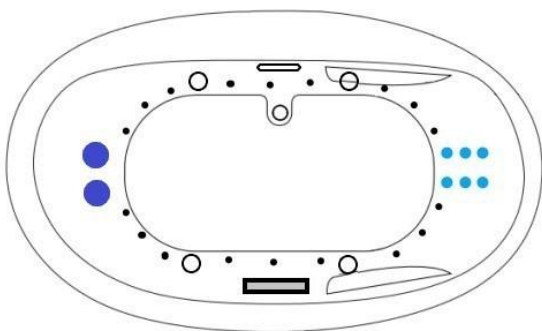

DECK MOUNT FAUCET OPTION

- Faucets not Included
- No Faucet Holes Drilled
- Access Panel Recommended (Option)

SYSTEM TUB FEATURES

- Quiet Anti-Vibration Pump Pad
- EZ Level Base
- Access Panel

Specifications and features are subject to change without notice and are +/- .25". All final measurements should be taken on site from the bathtub.

JET LEGEND

- Back Jets
- Ultra Flow Jets
- 7 Port Jets
- 2 Jet Neck Pillow
- ↑ Inlet/Outlet
- Air Jets
- ▬ Grab Bar

Heated Soaking

Micro Bubble

- (1) 115v 20AMP GFCI Circuit
- 1 Motor Access Location

12 Jet Whirlpool

(2) 115v 20AMP GFCI Circuits

1 Motor Access Location

23 Jet Whirlpool

(3) 115v 20AMP GFCI Circuits

2 Motor Access Locations

18 Jet Air Tub

(1) 115v 20AMP GFCI Circuit

1 Motor Access Location

34 Jet Air Tub

(2) 115v 20AMP GFCI Circuits

2 Motor Access Locations

30 Jet Combination

(3) 115v 20AMP GFCI Circuits

2 Motor Access Locations

Jet & accessory locations are for demonstrative purposes only, not shown in the exact location.