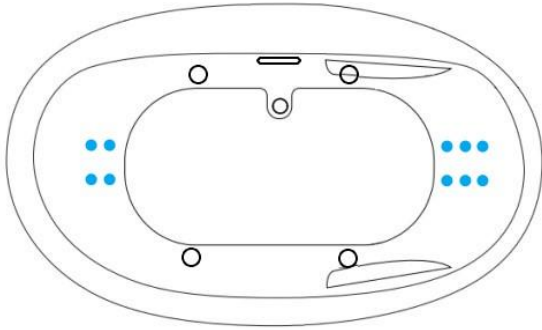

DECK MOUNT FAUCET OPTION

- Faucets not Included
- No Faucet Holes Drilled
- Access Panel Recommended (Option)

SYSTEM TUB FEATURES

- Quiet Anti-Vibration Pump Pad
- EZ Level Base
- Access Panel

Specifications and features are subject to change without notice and are +/- .25". All final measurements should be taken on site from the bathtub.

X Equipment Access Options

● Faucet Access (Optional)

ACCESS

3" or more space is required to access the equipment panel. Tub may also need to be shifted or disconnected in some situations. Access panel equipment design and location may vary based on model.

JET LEGEND

- Back Jets
- Ultra Flow Jets
- 7 Port Jets
- 2 Jet Neck Pillow
- ↑ Inlet/Outlet
- Air Jets
- ▬ Grab Bar

Heated Soaking

Micro Bubble

- (1) 115v 20AMP GFCI Circuit
- 1 Motor Access Location

12 Jet Whirlpool