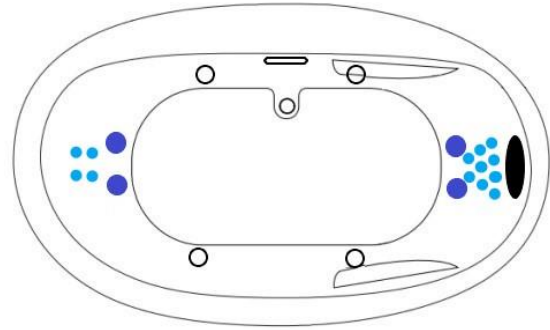

DECK MOUNT FAUCET OPTION

- Faucets not Included
- No Faucet Holes Drilled
- Access Panel Recommended (Option)

SYSTEM TUB FEATURES

- Quiet Anti-Vibration Pump Pad
- EZ Level Base
- Access Panel

Specifications and features are subject to change without notice and are +/- .25". All final measurements should be taken on site from the bathtub.

JET LEGEND

- Back Jets
- Ultra Flow Jets
- 7 Port Jets
- 2 Jet Neck Pillow
- ↑ Inlet/Outlet
- Air Jets
- ▬ Grab Bar

Heated Soaking

Micro Bubble

- (1) 115v 20AMP GFCI Circuit
- 1 Motor Access Location

12 Jet Whirlpool

(2) 115v 20AMP GFCI Circuits

1 Motor Access Location

23 Jet Whirlpool

(3) 115v 20AMP GFCI Circuits

2 Motor Access Locations

18 Jet Air Tub

(1) 115v 20AMP GFCI Circuit

1 Motor Access Location